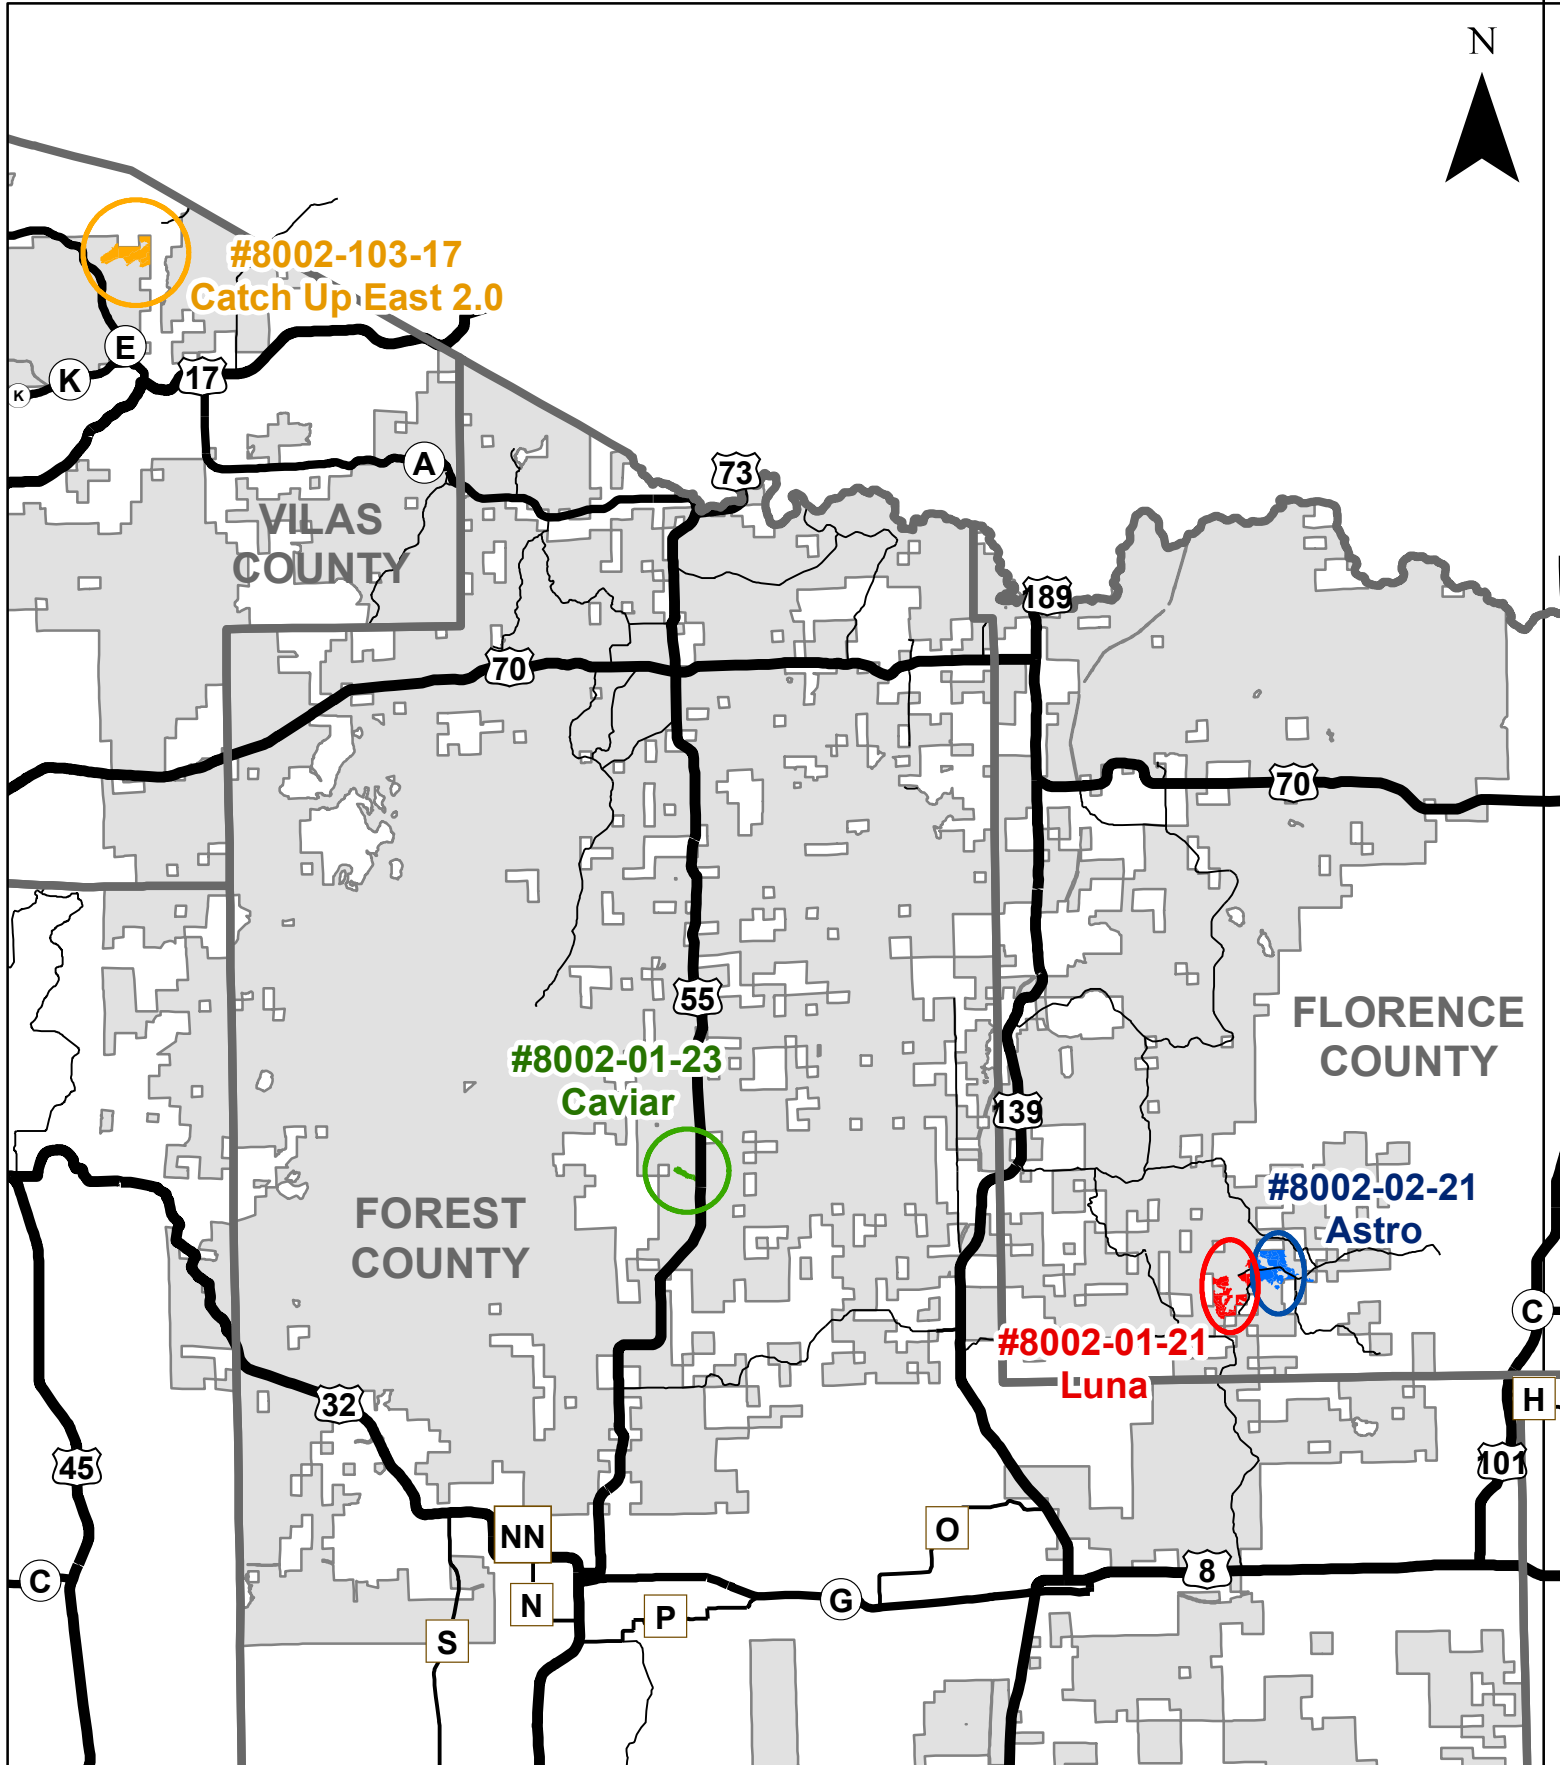

KD 4/21/2022

SPRING 2022 Timber Sale Locator Map

Good Neighbor Authority Draft Sale Map - Wisconsin Department of Natural Resources

Eagle River-Florence Ranger District - Chequamegon-Nicolet National Forest
Forest, Florence and Vilas Counties, WI

This map is not a survey of the actual boundary of any property this map depicts.