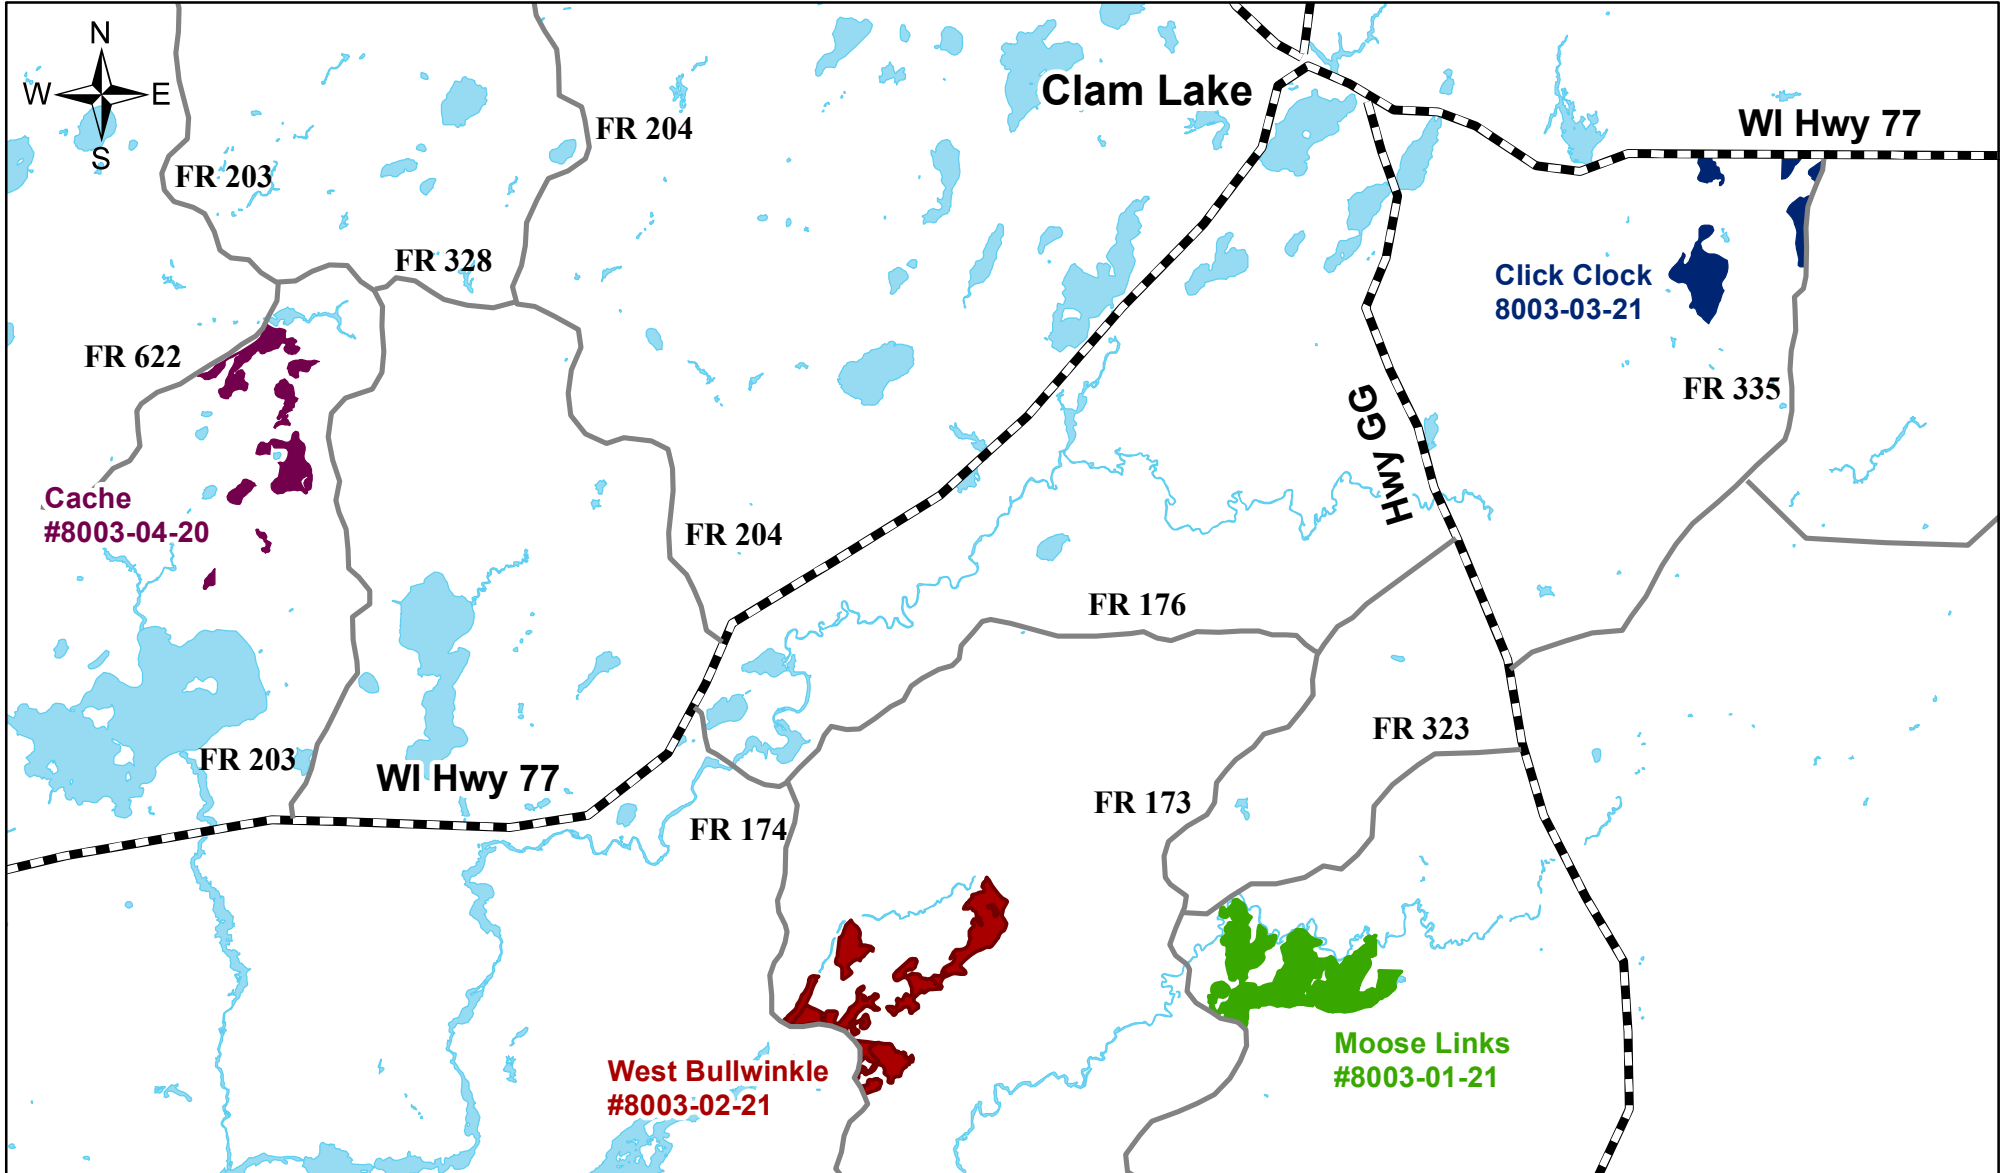

FY 21 Timber Sale Locator Map

Good Neighbor Authority - Wisconsin Department of Natural Resources

Great Divide Ranger District - Chequamegon Nicolet National Forest - Sawyer and Ashland Counties, WI

DNR Contact: David Todus: (715) 577-1806

This map is not a survey of the actual boundary of any property this map depicts.