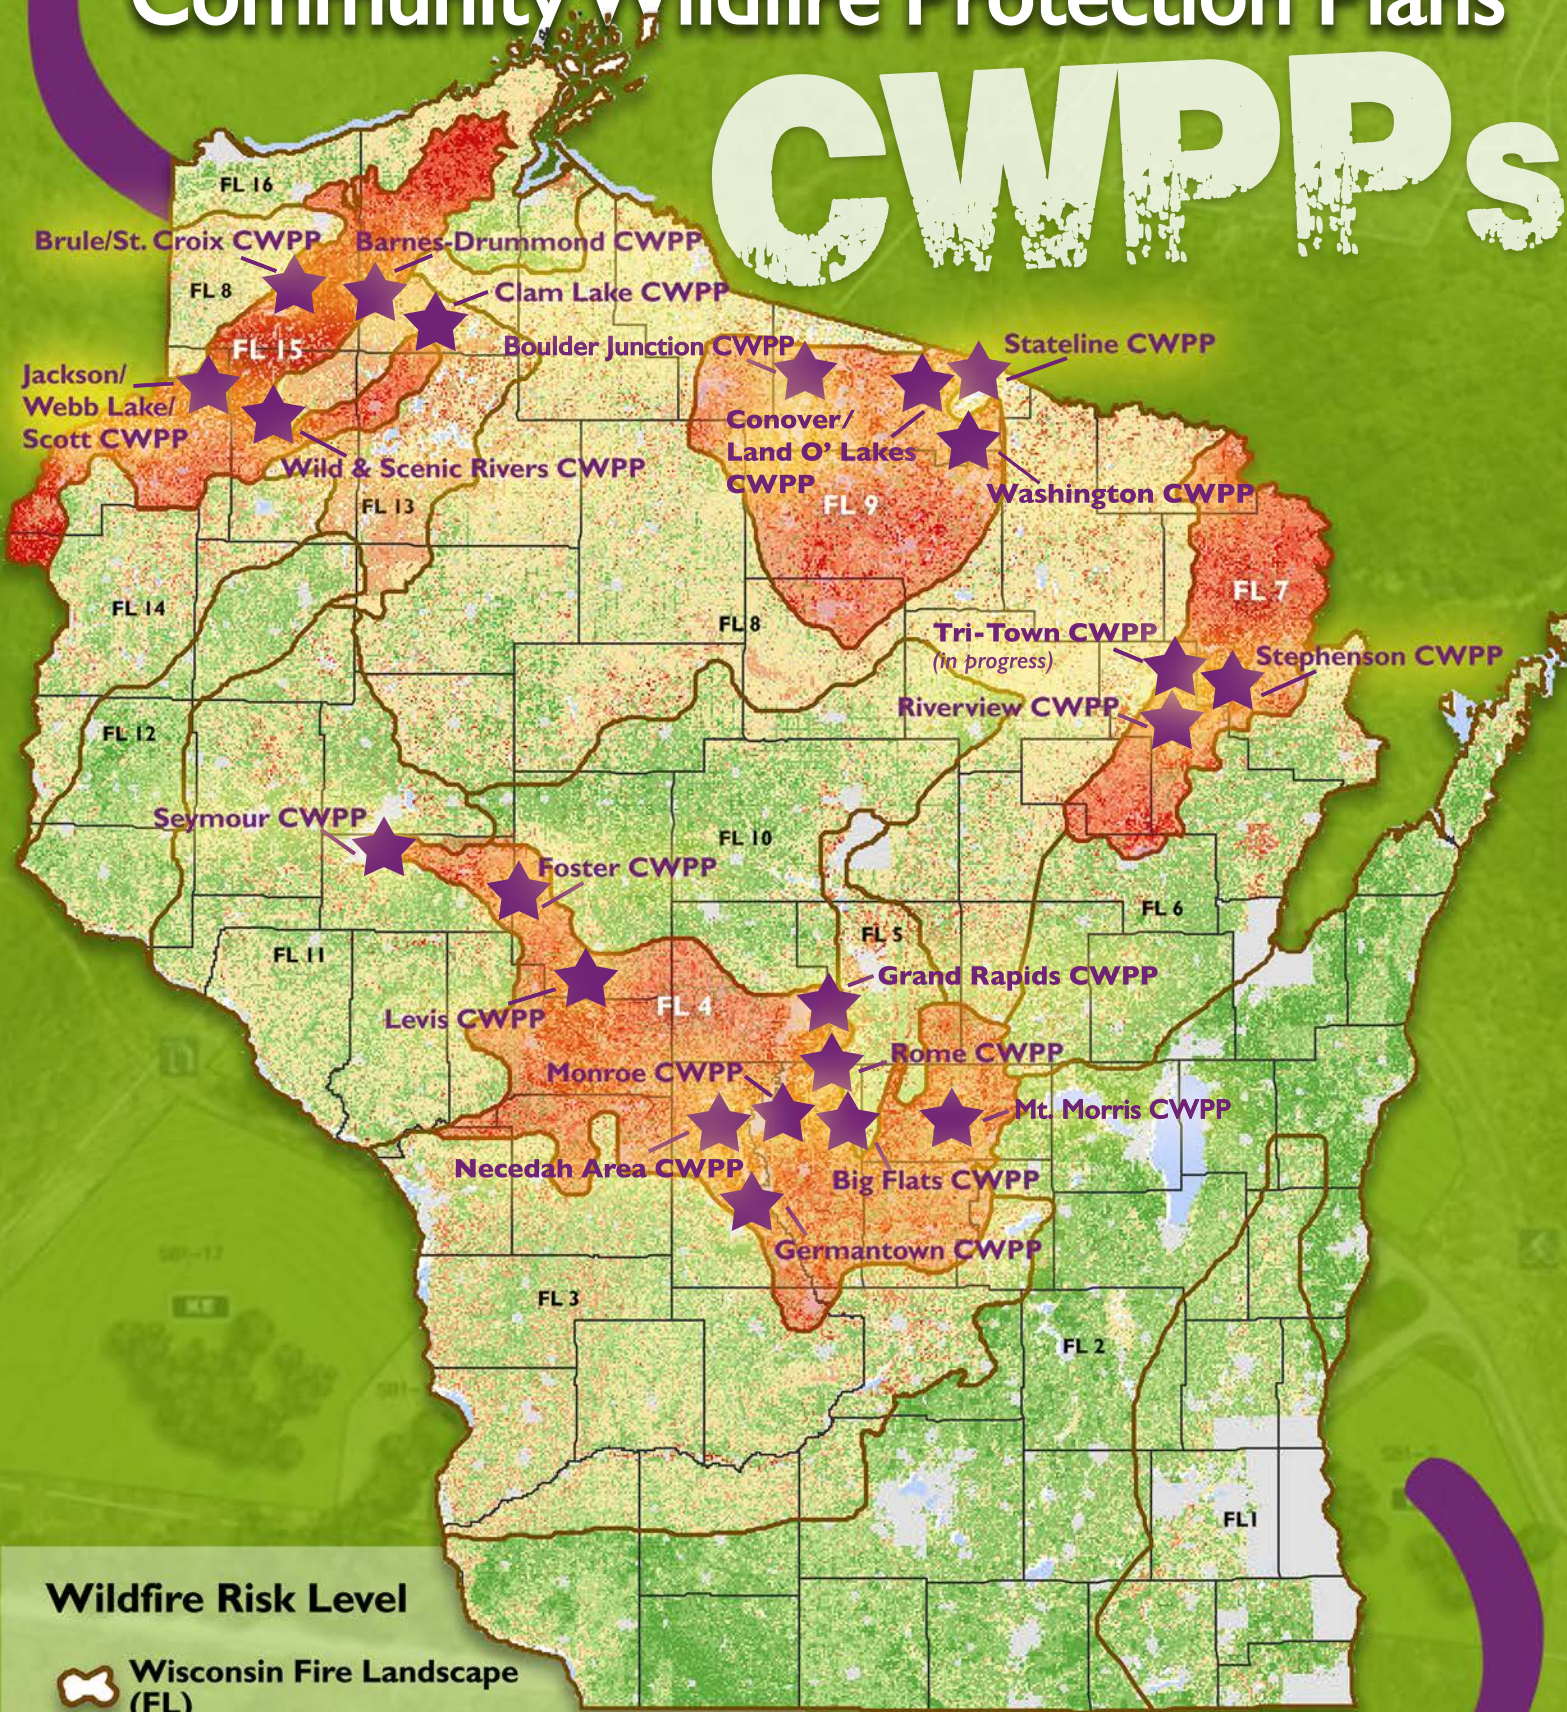

Wisconsin's

Community Wildfire Protection Plans

CWPPs

Wildfire Risk Level

 Wisconsin Fire Landscape (FL)

Very Low

Very High