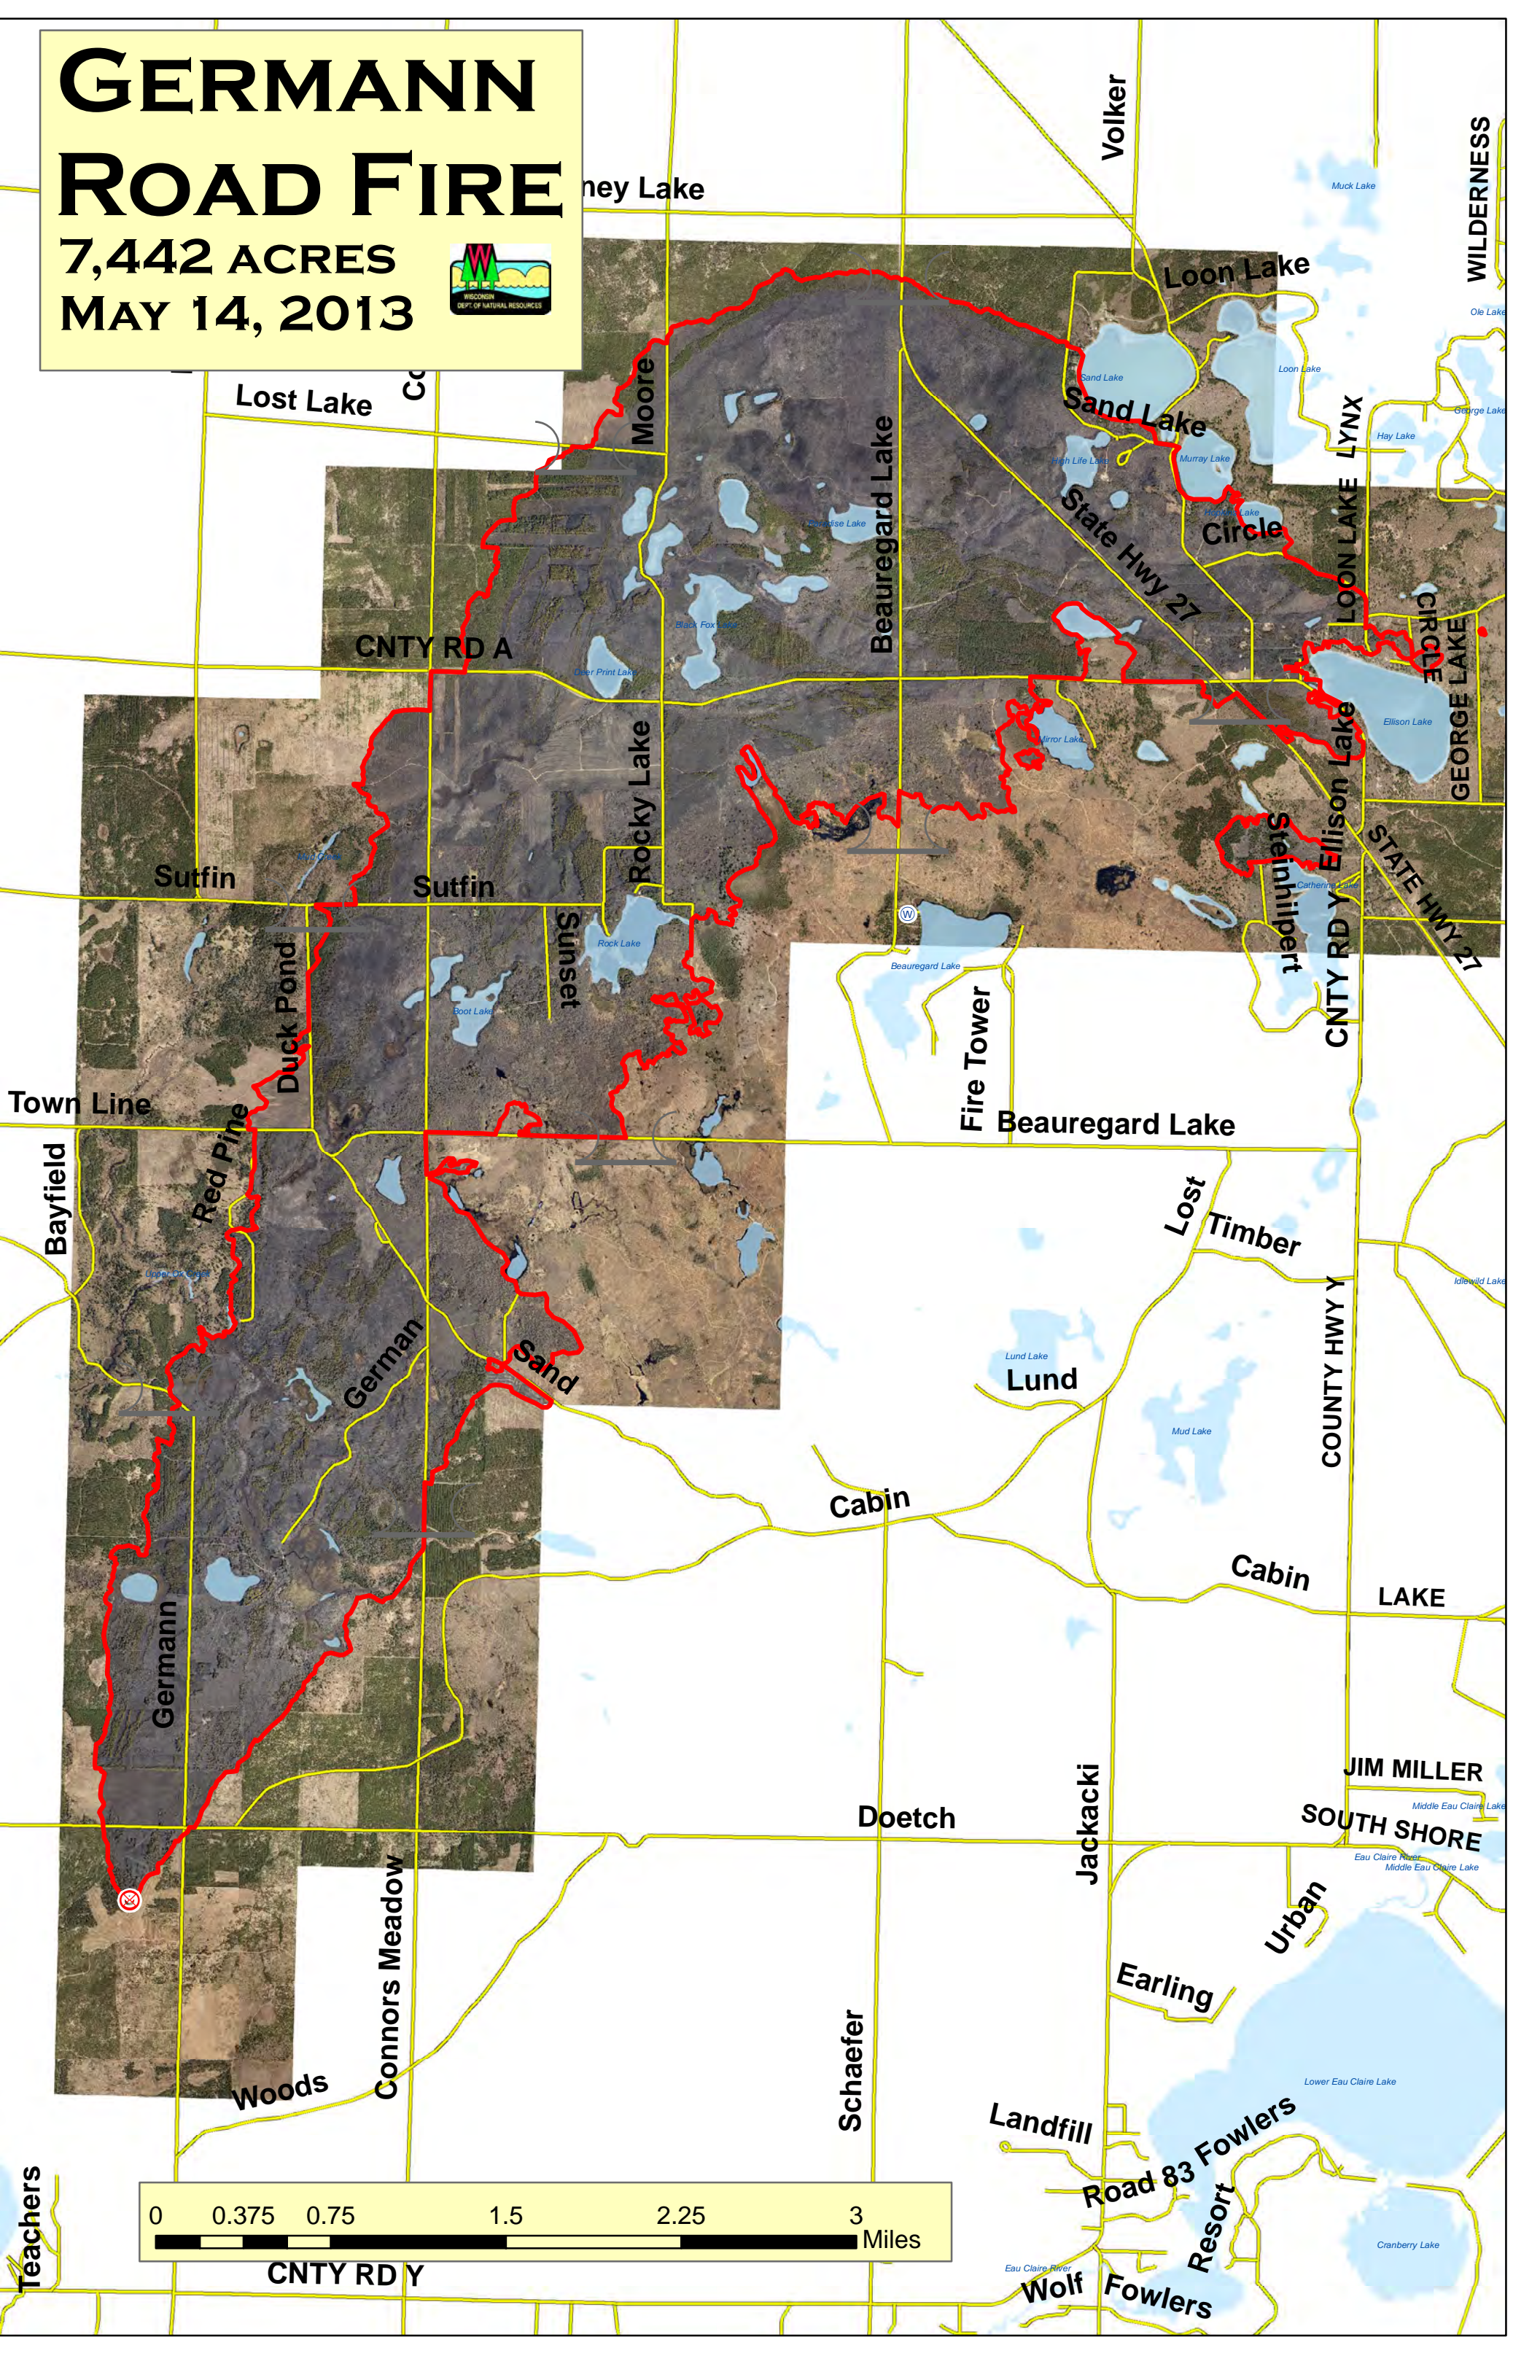

GERMANN ROAD FIRE

7,442 ACRES
MAY 14, 2013

CNTY RD Y