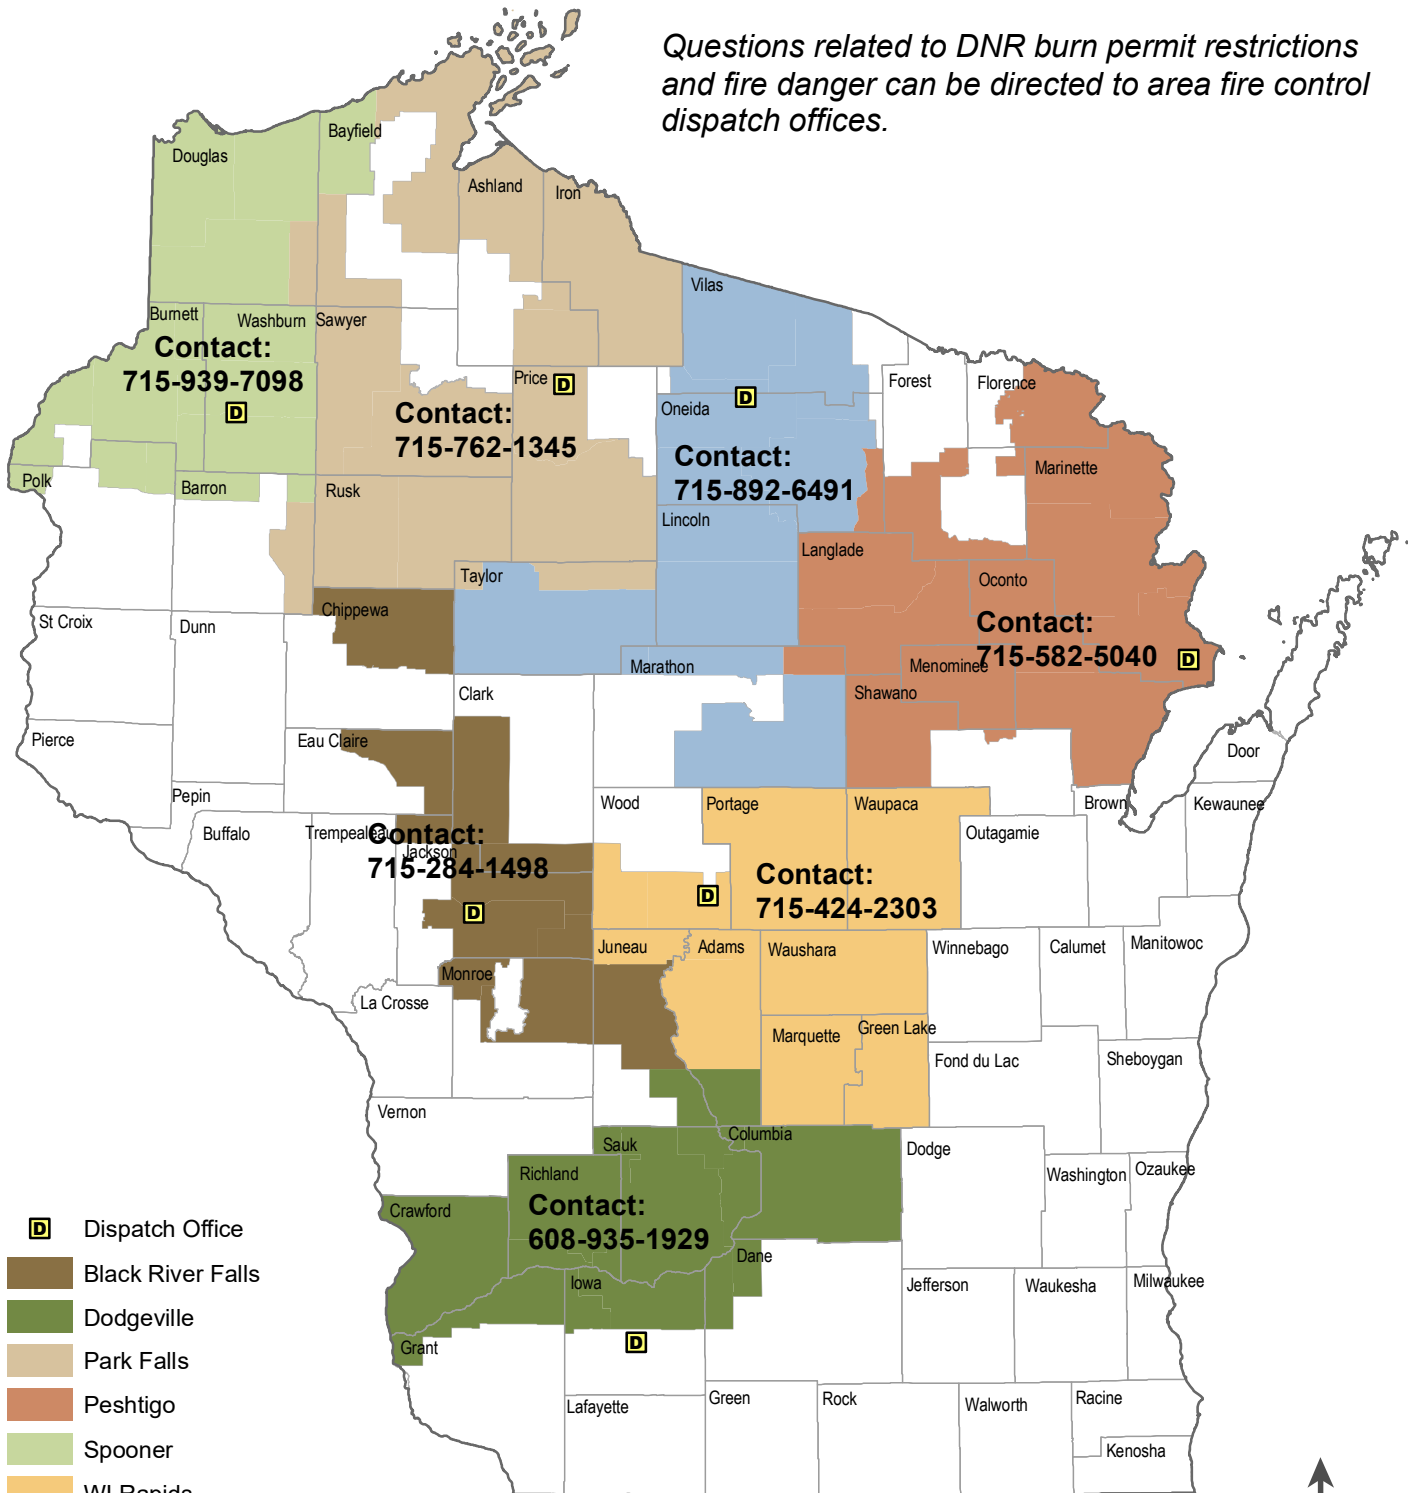

DNR Fire Control Dispatch Offices

Questions related to DNR burn permit restrictions and fire danger can be directed to area fire control dispatch offices.

-  Dispatch Office
-  Black River Falls
-  Dodgeville
-  Park Falls
-  Peshtigo
-  Spooner
-  WI Rapids
-  Woodruff
-  Cooperative Area - Please contact the local fire department, town chairperson, or local municipal official to obtain burning regulations within this area.