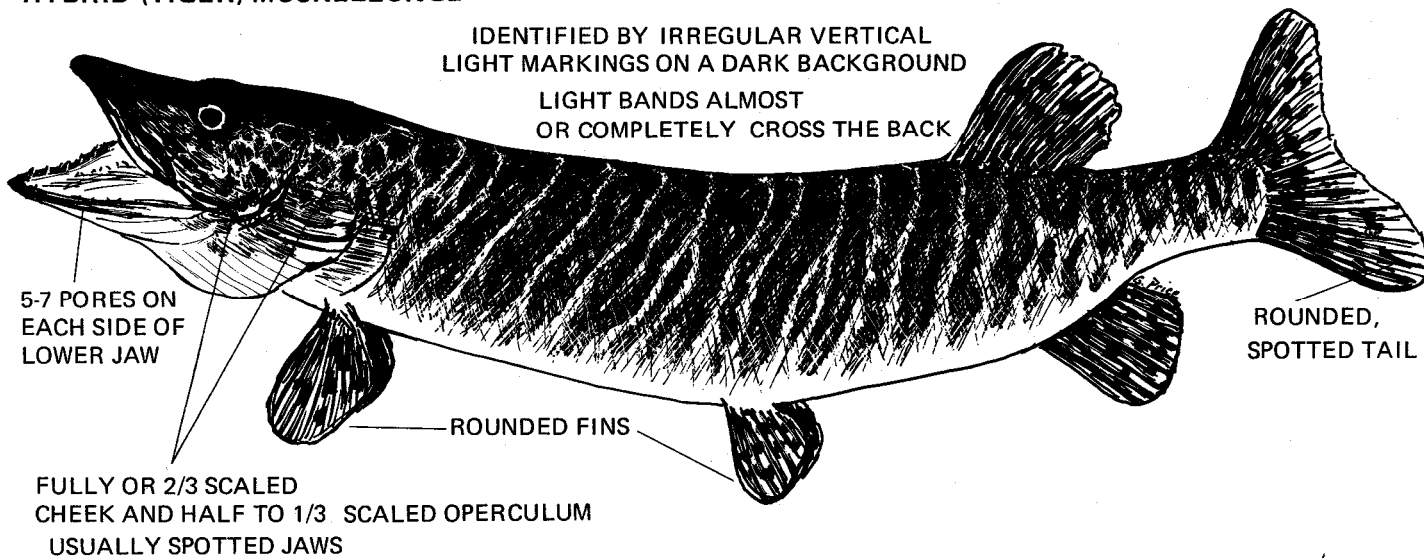

MUSKELLUNGE – NORTHERN PIKE IDENTIFICATION

NORTHERN PIKE

IDENTIFIED BY
HORIZONTAL LIGHT MARKINGS
ON A DARK BACKGROUND

Note that both the Northern Pike and Hybrid Muskellunge have light markings on a dark background. However, the Northern Pike has spots while the Hybrid Muskie has vertical stripes.

HYBRID (TIGER) MUSKELLUNGE

IDENTIFIED BY IRREGULAR VERTICAL
LIGHT MARKINGS ON A DARK BACKGROUND
LIGHT BANDS ALMOST
OR COMPLETELY CROSS THE BACK

MUSKELLUNGE

IDENTIFIED BY
VERTICAL DARK MARKINGS ON LIGHT BACKGROUND
OLDER FISH RANGE IN COLOR FROM
SILVERY GREEN TO SHADES OF BROWN