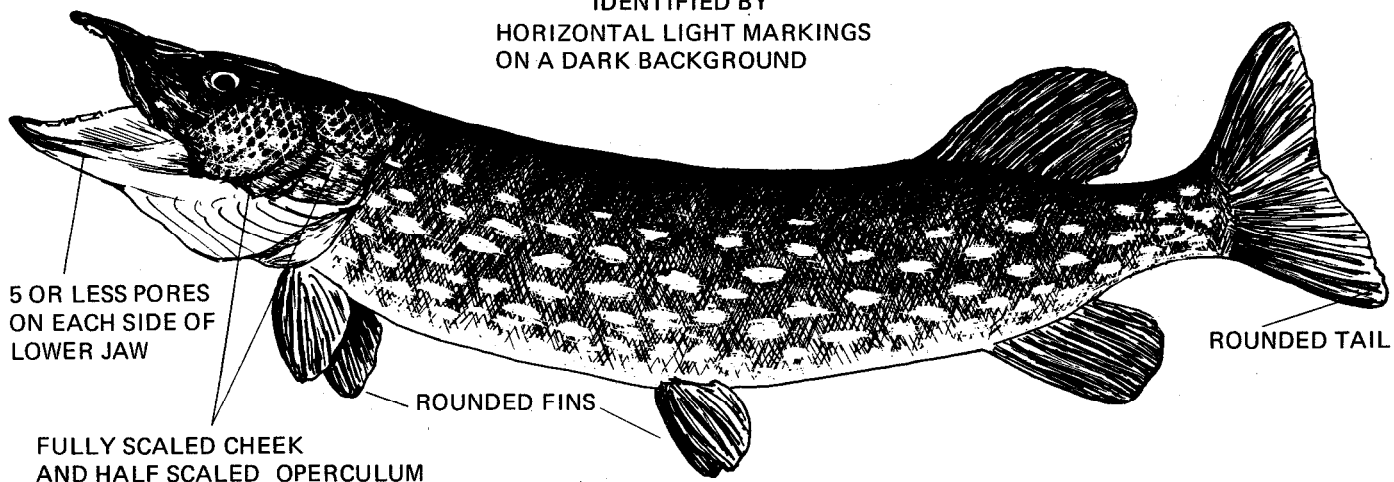

MUSKELLUNGE – NORTHERN PIKE IDENTIFICATION

NORTHERN PIKE

IDENTIFIED BY
HORIZONTAL LIGHT MARKINGS
ON A DARK BACKGROUND

Note that both the Northern Pike and Hybrid Muskellunge have light markings on a dark background. However, the Northern Pike has spots while the Hybrid Muskie has vertical stripes.

HYBRID (TIGER) MUSKELLUNGE

IDENTIFIED BY IRREGULAR VERTICAL
LIGHT MARKINGS ON A DARK BACKGROUND
LIGHT BANDS ALMOST
OR COMPLETELY CROSS THE BACK

MUSKELLUNGE

IDENTIFIED BY
VERTICAL DARK MARKINGS ON LIGHT BACKGROUND
OLDER FISH RANGE IN COLOR FROM
SILVERY GREEN TO SHADES OF BROWN