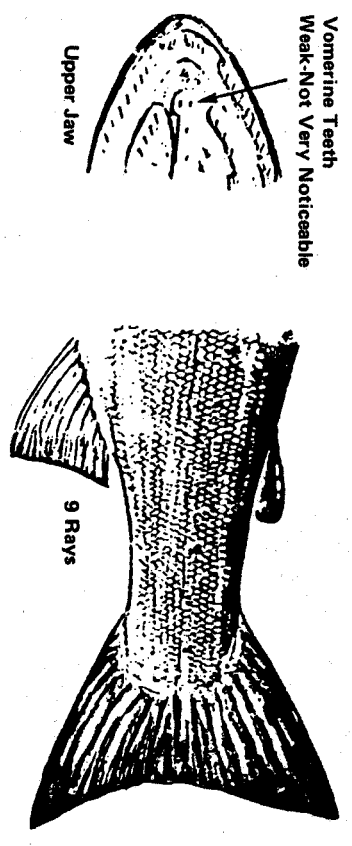

IDENTIFICATION OF LAKE MICHIGAN TROUT AND SALMON

COHO (SILVER) SALMON

CHINOOK (KING) SALMON

ATLANTIC SALMON

RAINBOW (STEELHEAD) TROUT

LAKE TROUT

BROWN TROUT

BROOK TROUT

Noticeable Square Tail

Leading Edge of Fins and Tail-White

Reprinted with permission of artist Wiley Miller (Waterford, Wis.), and *Fishing Facts* magazine.