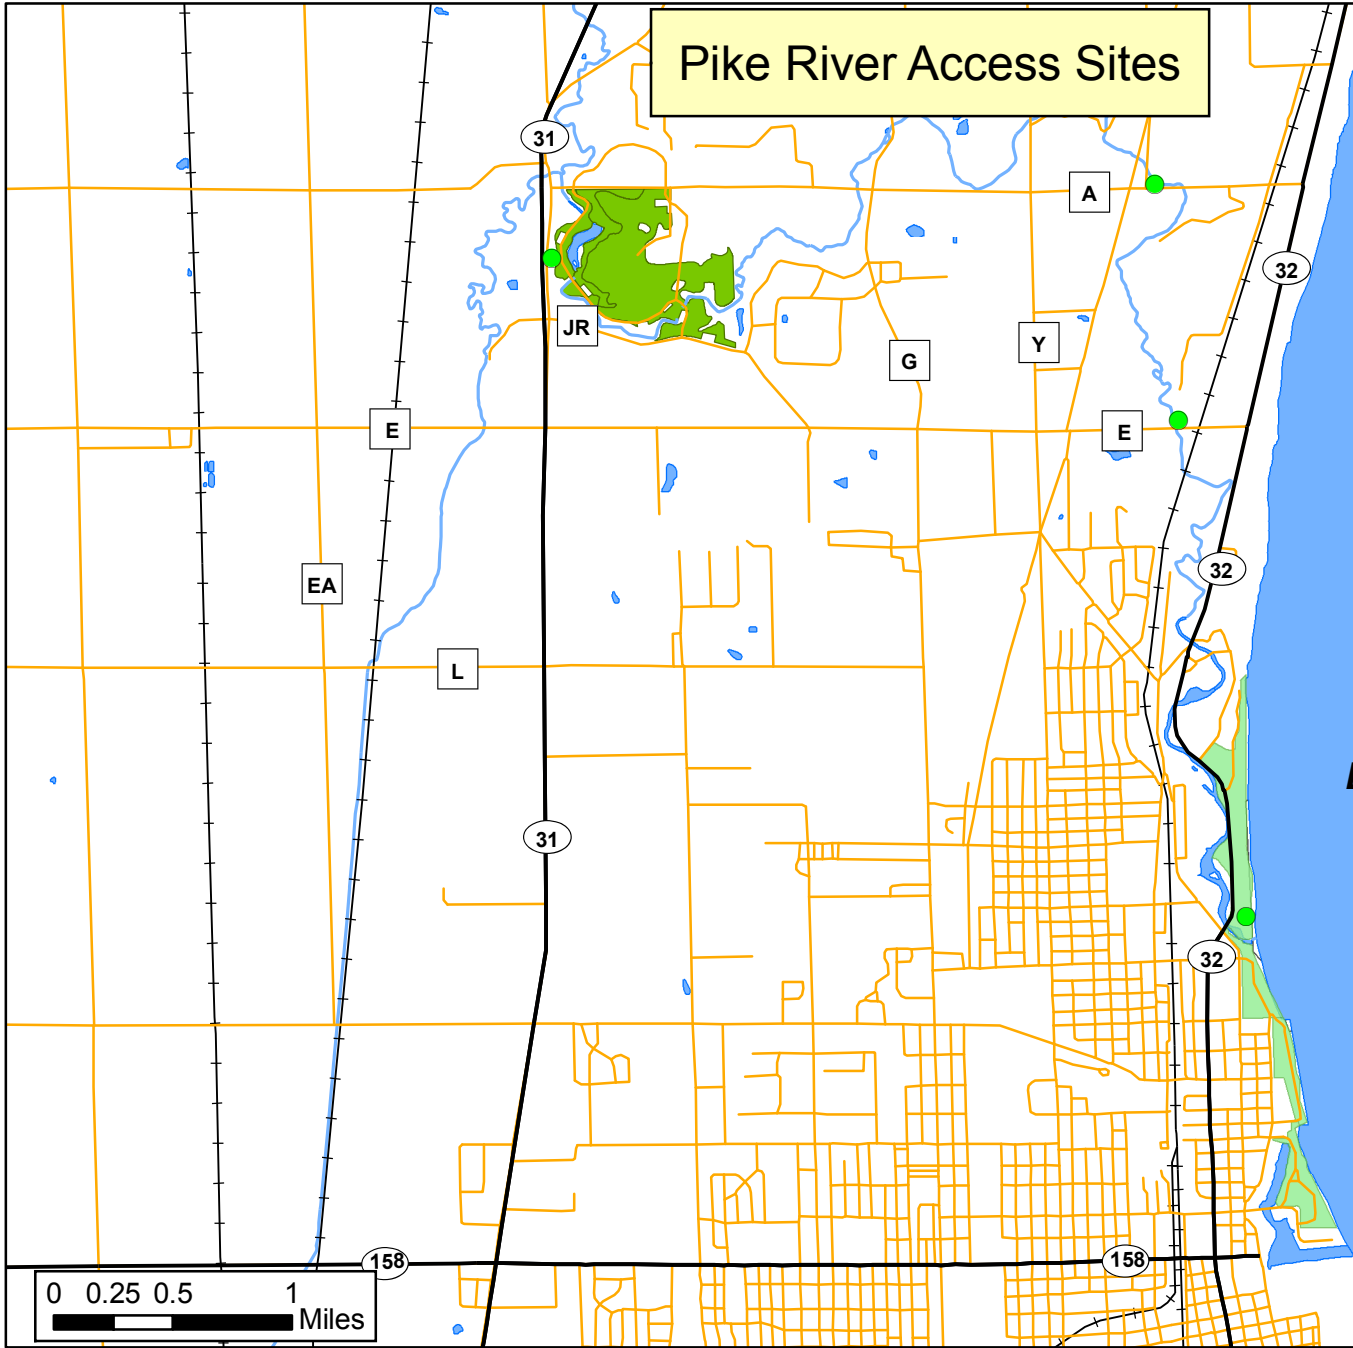

Pike River Access Sites

Legend

- Access sites
- STH
- USH
- Local Roads
- Railroad
- Petrifying Springs Park
- Parks

Lake Michigan

The data shown on this map have been obtained from various sources, and are of varying age, reliability and resolution. This map is not intended to be used for navigation, nor is this map an authoritative source of information about legal land ownership or public access. Users of this map should confirm the ownership of land through other means in order to avoid trespassing. No warranty, expressed or implied, is made regarding accuracy, applicability for a particular use, completeness, or legality of the information depicted on this map.