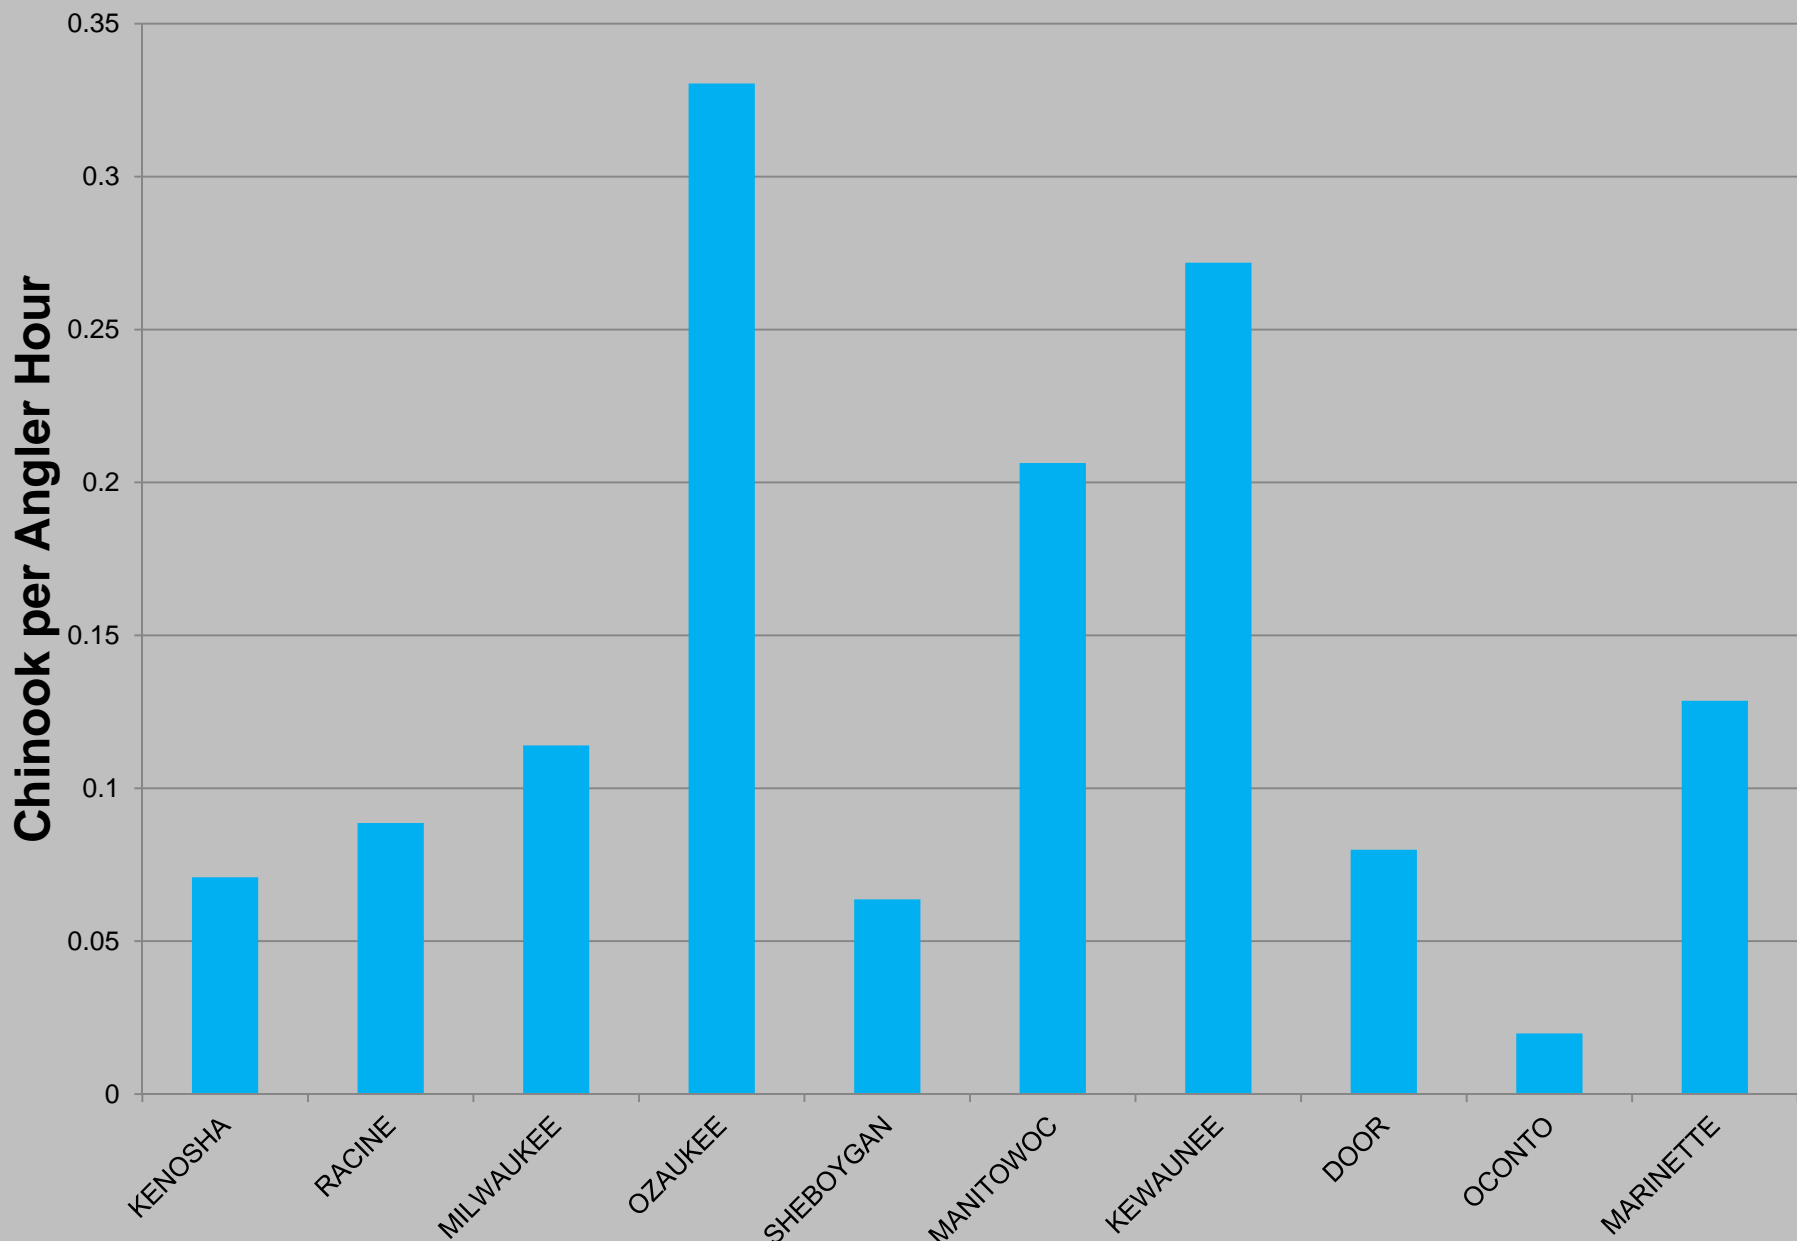

**Average Chinook Harvest Rate Sept.-Oct., 2002-2011 –
Wisconsin Waters of Lake Michigan (Stream, Ramp, Shore, and
Pier Fisheries Averaged)**

Specific Fisheries: Average Fall (Sept. & Oct.,) Chinook Directed Effort

FISHERIES MANAGEMENT..... we make fishing better

**Average Chinook Directed Angling Effort During Sept./Oct.,
2002-2011 -- Wisconsin Waters of Lake Michigan -- STREAM
FISHERY ONLY**

**Average Chinook Directed Angling Effort During Sept./Oct.,
2002-2011 -- Wisconsin Waters of Lake Michigan -- RAMP
FISHERY ONLY**

**Average Chinook Directed Angling Effort During Sept./Oct.,
2002-2011 -- Wisconsin Waters of Lake Michigan -- SHORE
FISHERY ONLY**

**Average Chinook Directed Angling Effort During Sept./Oct.,
2002-2011 -- Wisconsin Waters of Lake Michigan -- PIER
FISHERY ONLY**

Specific Fisheries: Average Chinook Directed Fall (Sept. & Oct.) Harvest Rates

FISHERIES MANAGEMENT..... we make fishing better

**Average Chinook Harvest Rate Sept.-Oct., 2002-2011 –
Wisconsin Waters of Lake Michigan -- STREAM FISHERY ONLY**