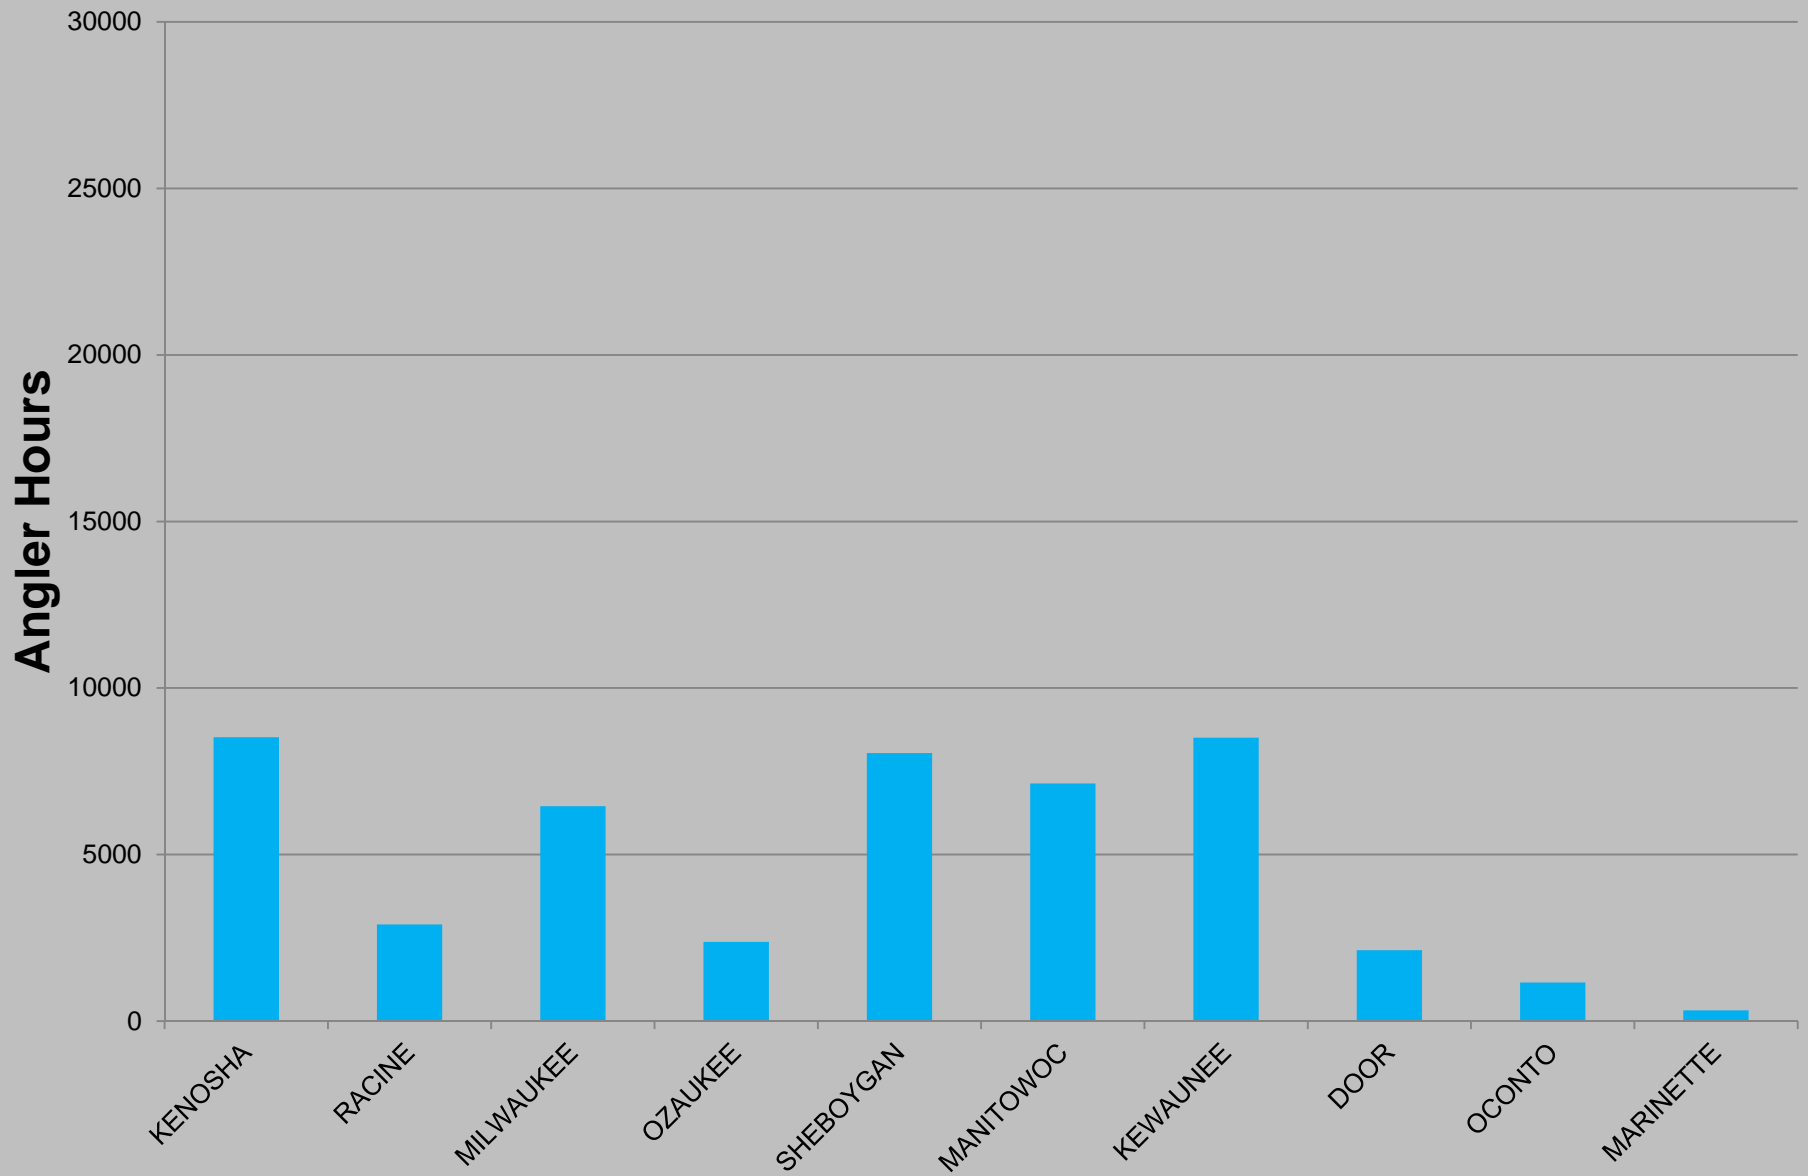

**Average Chinook Harvest Rate Sept.-Oct., 2002-2011 –
Wisconsin Waters of Lake Michigan (Stream, Ramp, Shore, and
Pier Fisheries Averaged)**

Specific Fisheries: Average Fall (Sept. & Oct.,) Chinook Directed Effort

FISHERIES MANAGEMENT..... we make fishing better

**Average Chinook Directed Angling Effort During Sept./Oct.,
2002-2011 -- Wisconsin Waters of Lake Michigan -- STREAM
FISHERY ONLY**

**Average Chinook Directed Angling Effort During Sept./Oct.,
2002-2011 -- Wisconsin Waters of Lake Michigan -- RAMP
FISHERY ONLY**

**Average Chinook Directed Angling Effort During Sept./Oct.,
2002-2011 -- Wisconsin Waters of Lake Michigan -- SHORE
FISHERY ONLY**

**Average Chinook Directed Angling Effort During Sept./Oct.,
2002-2011 -- Wisconsin Waters of Lake Michigan -- PIER
FISHERY ONLY**