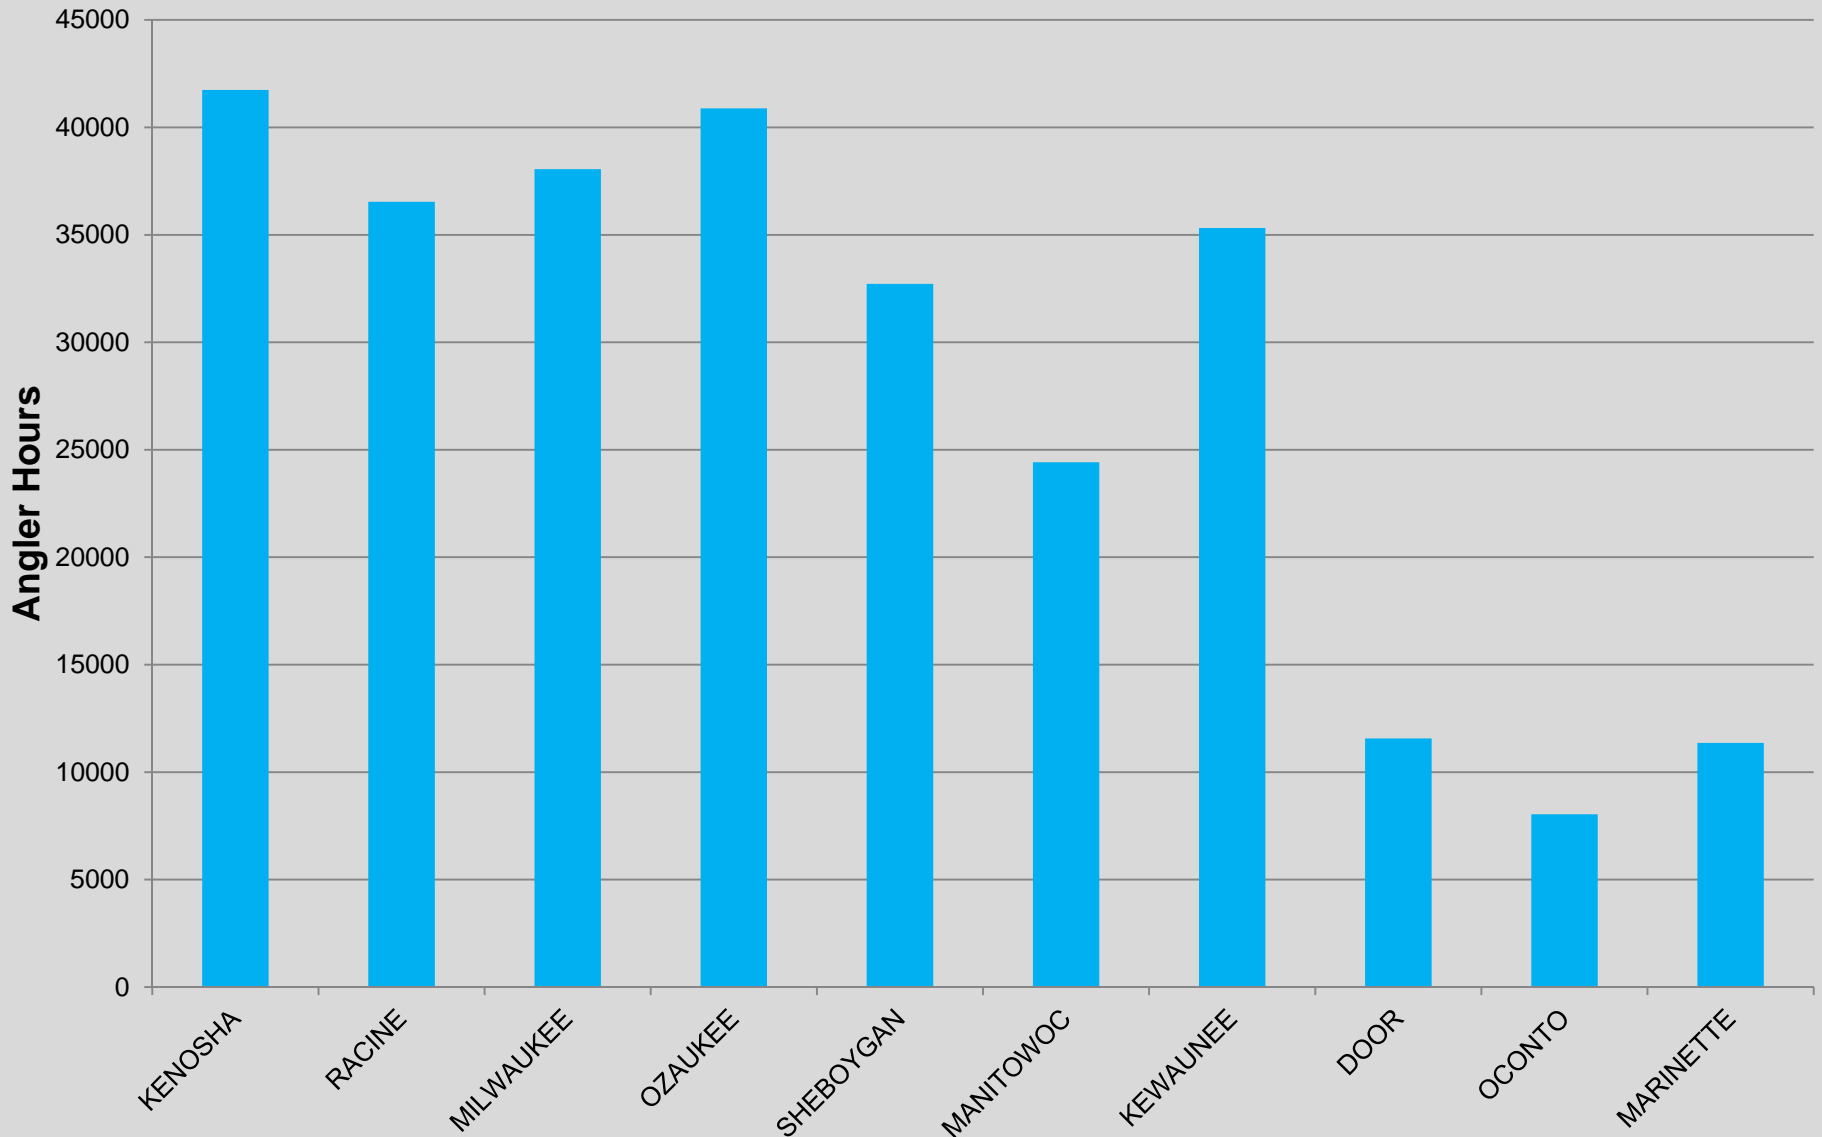

FISHERIES MANAGEMENT..... we make fishing better

Summary Fisheries Statistics

- Average Chinook Directed Effort
- Average Chinook Directed Harvest Rate

FISHERIES MANAGEMENT..... we make fishing better

Average Chinook Directed Angling Effort During Sept/Oct., 2002-2011 – Wisconsin Waters of Lake Michigan (Stream, Ramp, Shore, & Pier Fisheries Combined)

**Average Chinook Harvest Rate Sept.-Oct., 2002-2011 –
Wisconsin Waters of Lake Michigan (Stream, Ramp, Shore, and
Pier Fisheries Averaged)**

Specific Fisheries: Average Fall (Sept. & Oct.,) Chinook Directed Effort

FISHERIES MANAGEMENT..... we make fishing better

**Average Chinook Directed Angling Effort During Sept./Oct.,
2002-2011 -- Wisconsin Waters of Lake Michigan -- STREAM
FISHERY ONLY**

**Average Chinook Directed Angling Effort During Sept./Oct.,
2002-2011 -- Wisconsin Waters of Lake Michigan -- RAMP
FISHERY ONLY**

**Average Chinook Directed Angling Effort During Sept./Oct.,
2002-2011 -- Wisconsin Waters of Lake Michigan -- SHORE
FISHERY ONLY**

**Average Chinook Directed Angling Effort During Sept./Oct.,
2002-2011 -- Wisconsin Waters of Lake Michigan -- PIER
FISHERY ONLY**