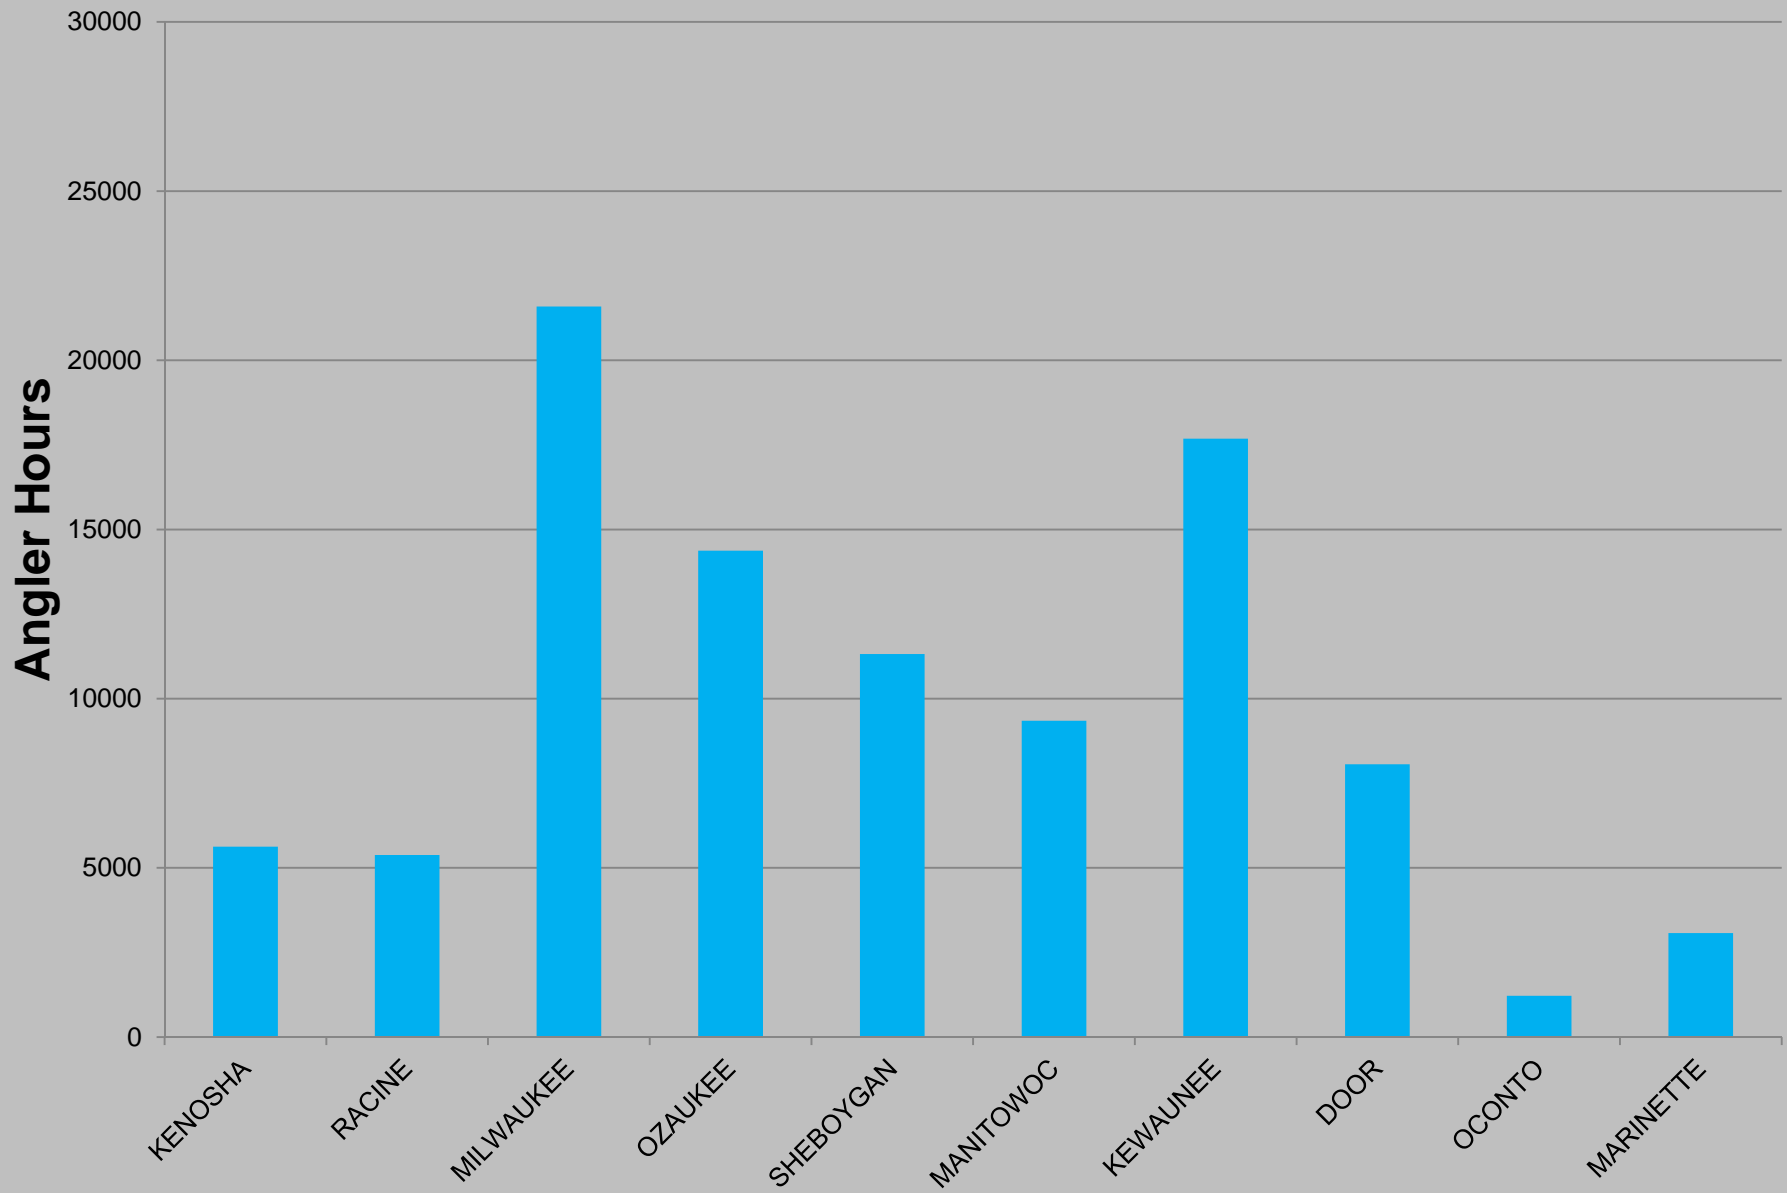

FISHERIES MANAGEMENT..... we make fishing better

Summary Fisheries Statistics

- Average Chinook Directed Effort
- Average Chinook Directed Harvest Rate

FISHERIES MANAGEMENT..... we make fishing better

Average Chinook Directed Angling Effort During Sept/Oct., 2002-2011 – Wisconsin Waters of Lake Michigan (Stream, Ramp, Shore, & Pier Fisheries Combined)

**Average Chinook Harvest Rate Sept.-Oct., 2002-2011 –
Wisconsin Waters of Lake Michigan (Stream, Ramp, Shore, and
Pier Fisheries Averaged)**

Specific Fisheries: Average Fall (Sept. & Oct.,) Chinook Directed Effort

FISHERIES MANAGEMENT..... we make fishing better

**Average Chinook Directed Angling Effort During Sept./Oct.,
2002-2011 -- Wisconsin Waters of Lake Michigan -- STREAM
FISHERY ONLY**

**Average Chinook Directed Angling Effort During Sept./Oct.,
2002-2011 -- Wisconsin Waters of Lake Michigan -- RAMP
FISHERY ONLY**

**Average Chinook Directed Angling Effort During Sept./Oct.,
2002-2011 -- Wisconsin Waters of Lake Michigan -- SHORE
FISHERY ONLY**

**Average Chinook Directed Angling Effort During Sept./Oct.,
2002-2011 -- Wisconsin Waters of Lake Michigan -- PIER
FISHERY ONLY**