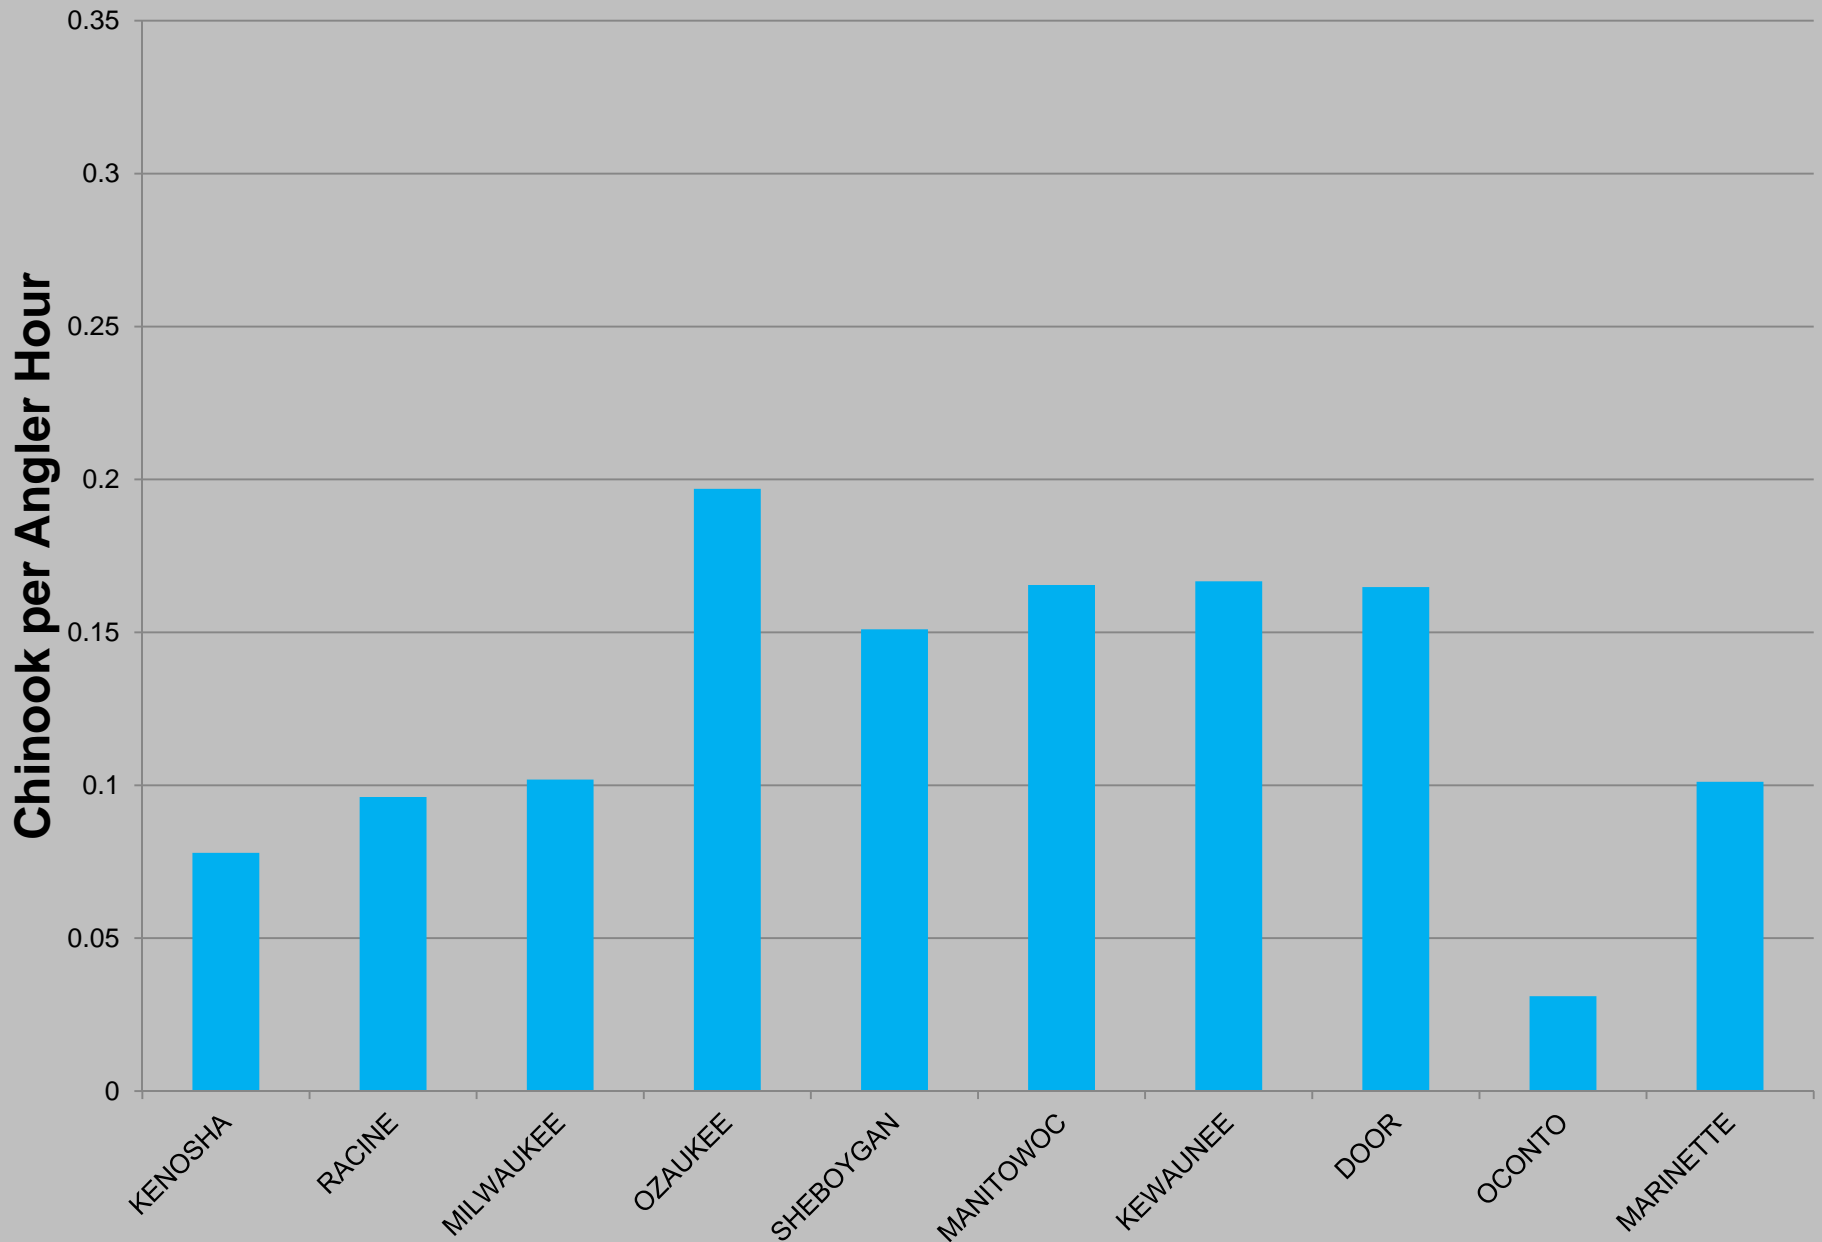

**Average Chinook Directed Angling Effort During Sept./Oct.,
2002-2011 -- Wisconsin Waters of Lake Michigan -- SHORE
FISHERY ONLY**

**Average Chinook Directed Angling Effort During Sept./Oct.,
2002-2011 -- Wisconsin Waters of Lake Michigan -- PIER
FISHERY ONLY**

Specific Fisheries: Average Chinook Directed Fall (Sept. & Oct.) Harvest Rates

FISHERIES MANAGEMENT..... we make fishing better

**Average Chinook Harvest Rate Sept.-Oct., 2002-2011 –
Wisconsin Waters of Lake Michigan -- STREAM FISHERY ONLY**

**Average Chinook Harvest Rate Sept.-Oct., 2002-2011 –
Wisconsin Waters of Lake Michigan -- RAMP FISHERY ONLY**

**Average Chinook Harvest Rate Sept.-Oct., 2002-2011 –
Wisconsin Waters of Lake Michigan -- SHORE FISHERY ONLY**

Average Chinook Harvest Rate Sept.-Oct., 2002-2011 – Wisconsin Waters of Lake Michigan -- PIER FISHERY ONLY