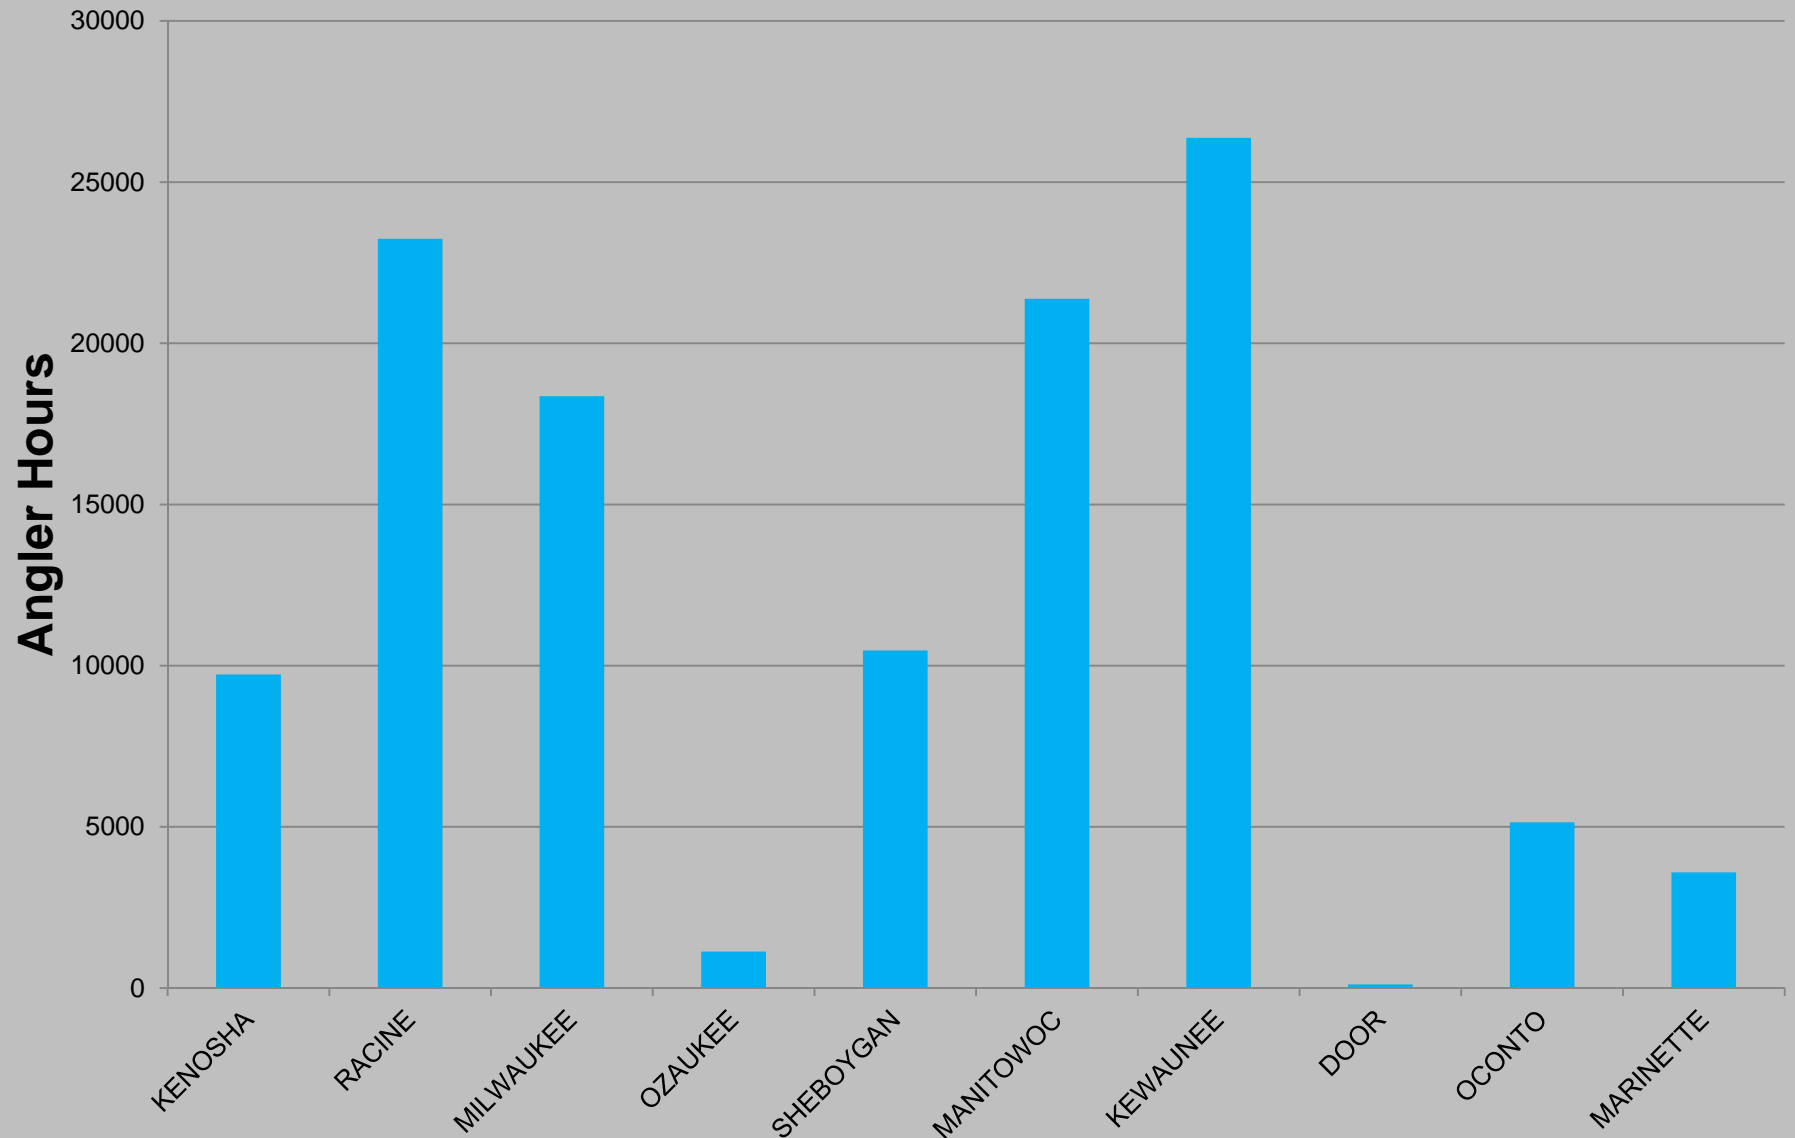

FISHERIES MANAGEMENT..... we make fishing better

Summary Fisheries Statistics

- Average Chinook Directed Effort
- Average Chinook Directed Harvest Rate

FISHERIES MANAGEMENT..... we make fishing better

Average Chinook Directed Angling Effort During Sept/Oct., 2002-2011 – Wisconsin Waters of Lake Michigan (Stream, Ramp, Shore, & Pier Fisheries Combined)

**Average Chinook Harvest Rate Sept.-Oct., 2002-2011 –
Wisconsin Waters of Lake Michigan (Stream, Ramp, Shore, and
Pier Fisheries Averaged)**

Specific Fisheries: Average Fall (Sept. & Oct.,) Chinook Directed Effort

FISHERIES MANAGEMENT..... we make fishing better

**Average Chinook Directed Angling Effort During Sept./Oct.,
2002-2011 -- Wisconsin Waters of Lake Michigan -- STREAM
FISHERY ONLY**

**Average Chinook Directed Angling Effort During Sept./Oct.,
2002-2011 -- Wisconsin Waters of Lake Michigan -- RAMP
FISHERY ONLY**

**Average Chinook Directed Angling Effort During Sept./Oct.,
2002-2011 -- Wisconsin Waters of Lake Michigan -- SHORE
FISHERY ONLY**

**Average Chinook Directed Angling Effort During Sept./Oct.,
2002-2011 -- Wisconsin Waters of Lake Michigan -- PIER
FISHERY ONLY**