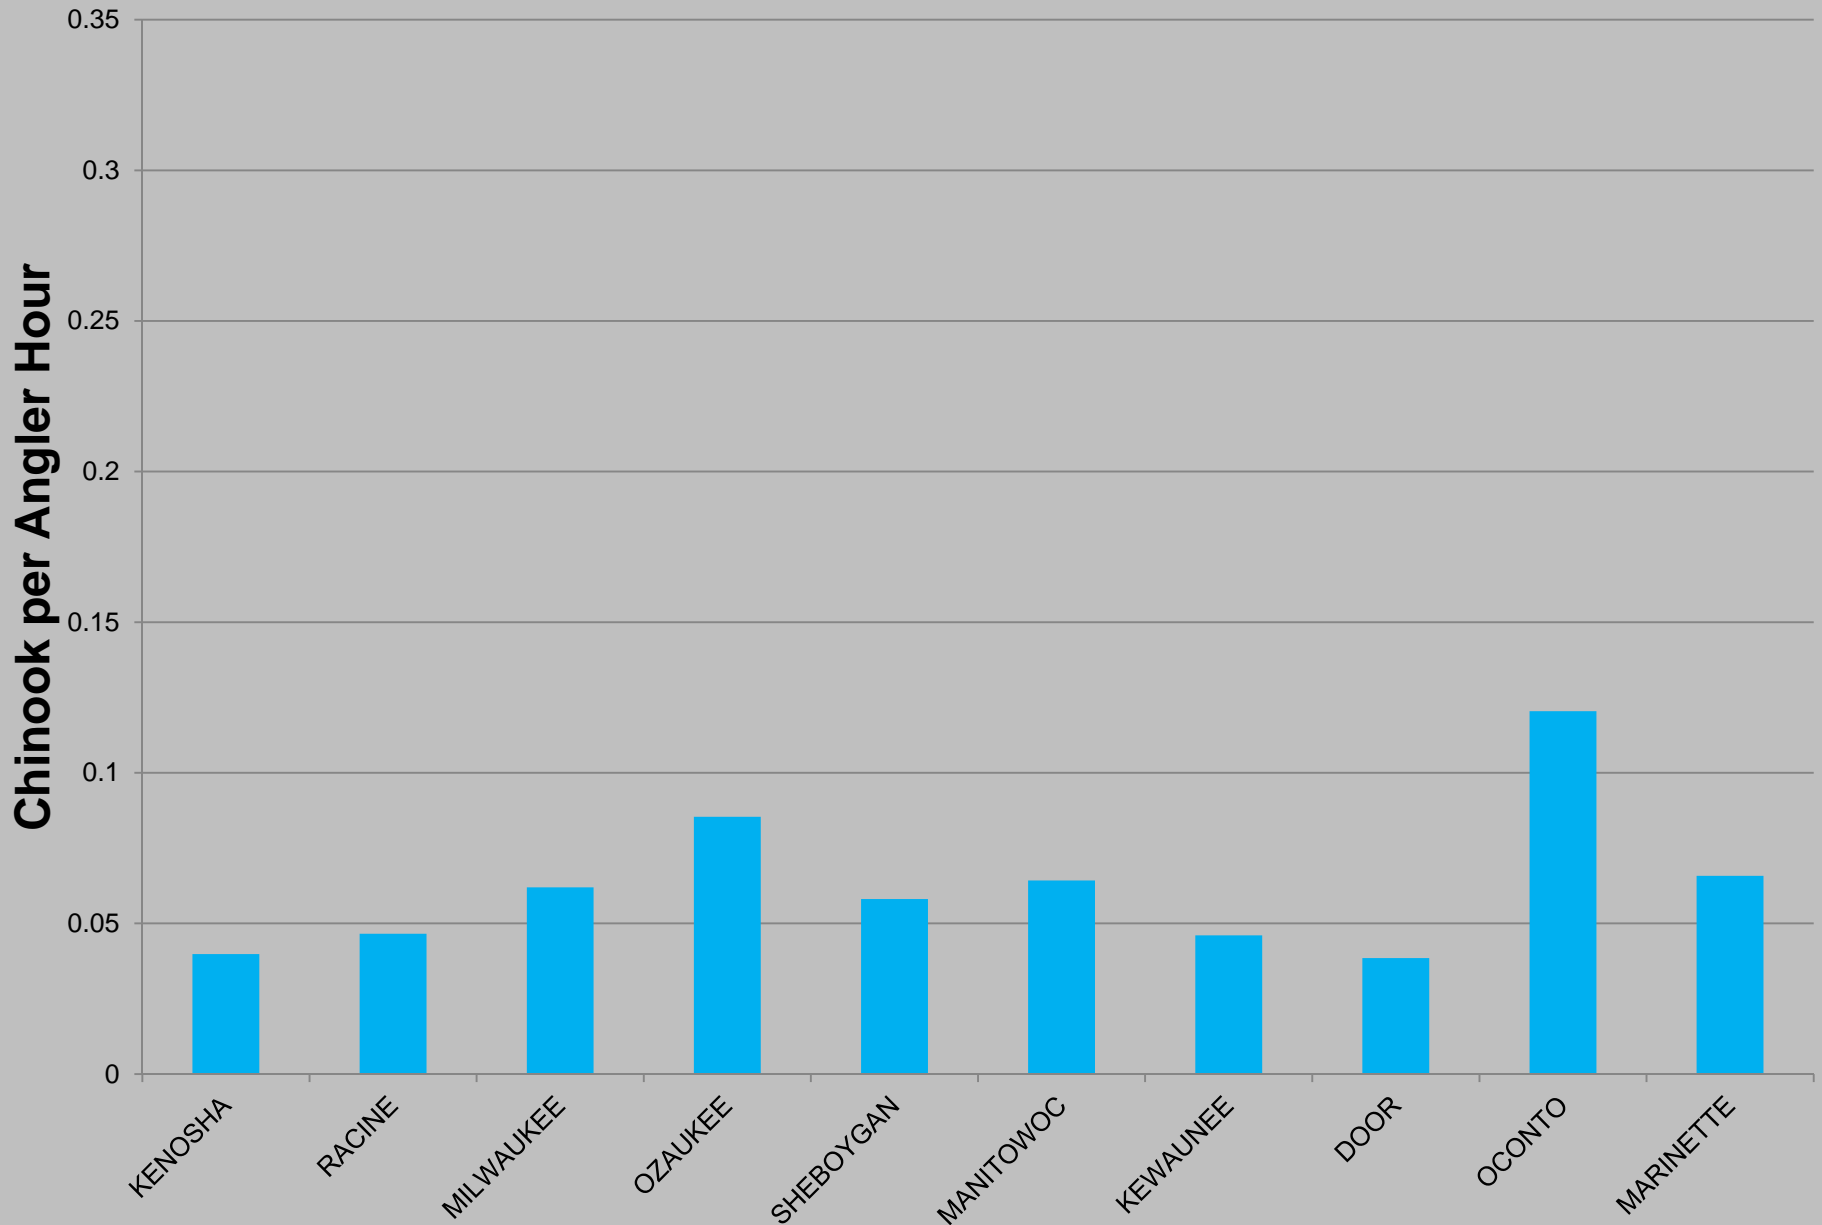

**Average Chinook Directed Angling Effort During Sept./Oct.,
2002-2011 -- Wisconsin Waters of Lake Michigan -- SHORE
FISHERY ONLY**

**Average Chinook Directed Angling Effort During Sept./Oct.,
2002-2011 -- Wisconsin Waters of Lake Michigan -- PIER
FISHERY ONLY**

Specific Fisheries: Average Chinook Directed Fall (Sept. & Oct.) Harvest Rates

FISHERIES MANAGEMENT..... we make fishing better

**Average Chinook Harvest Rate Sept.-Oct., 2002-2011 –
Wisconsin Waters of Lake Michigan -- STREAM FISHERY ONLY**

**Average Chinook Harvest Rate Sept.-Oct., 2002-2011 –
Wisconsin Waters of Lake Michigan -- RAMP FISHERY ONLY**

**Average Chinook Harvest Rate Sept.-Oct., 2002-2011 –
Wisconsin Waters of Lake Michigan -- SHORE FISHERY ONLY**

Average Chinook Harvest Rate Sept.-Oct., 2002-2011 – Wisconsin Waters of Lake Michigan -- PIER FISHERY ONLY