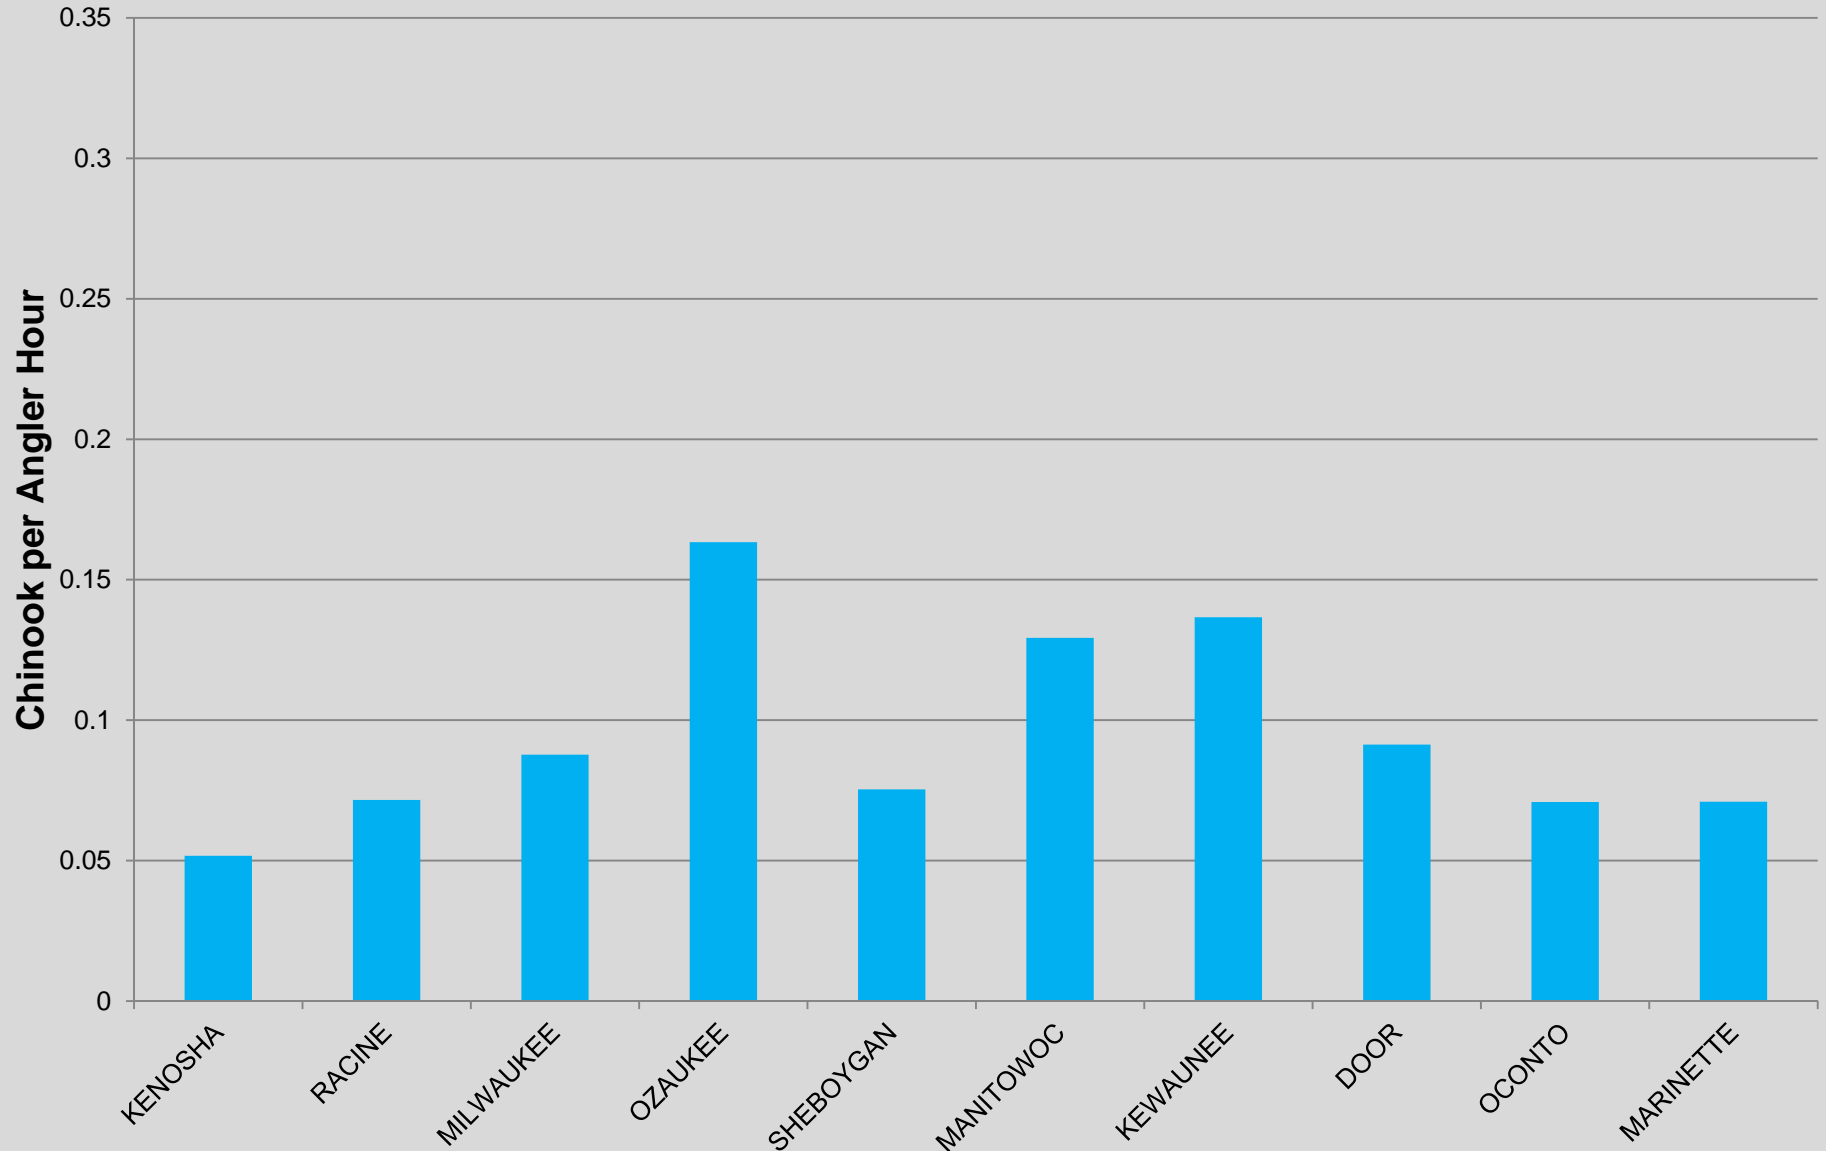

FISHERIES MANAGEMENT..... we make fishing better

Summary Fisheries Statistics

- Average Chinook Directed Effort
- Average Chinook Directed Harvest Rate

FISHERIES MANAGEMENT..... we make fishing better

Average Chinook Directed Angling Effort During Sept/Oct., 2002-2011 – Wisconsin Waters of Lake Michigan (Stream, Ramp, Shore, & Pier Fisheries Combined)

**Average Chinook Harvest Rate Sept.-Oct., 2002-2011 –
Wisconsin Waters of Lake Michigan (Stream, Ramp, Shore, and
Pier Fisheries Averaged)**

Specific Fisheries: Average Fall (Sept. & Oct.,) Chinook Directed Effort

**Average Chinook Directed Angling Effort During Sept./Oct.,
2002-2011 -- Wisconsin Waters of Lake Michigan -- SHORE
FISHERY ONLY**

**Average Chinook Directed Angling Effort During Sept./Oct.,
2002-2011 -- Wisconsin Waters of Lake Michigan -- PIER
FISHERY ONLY**