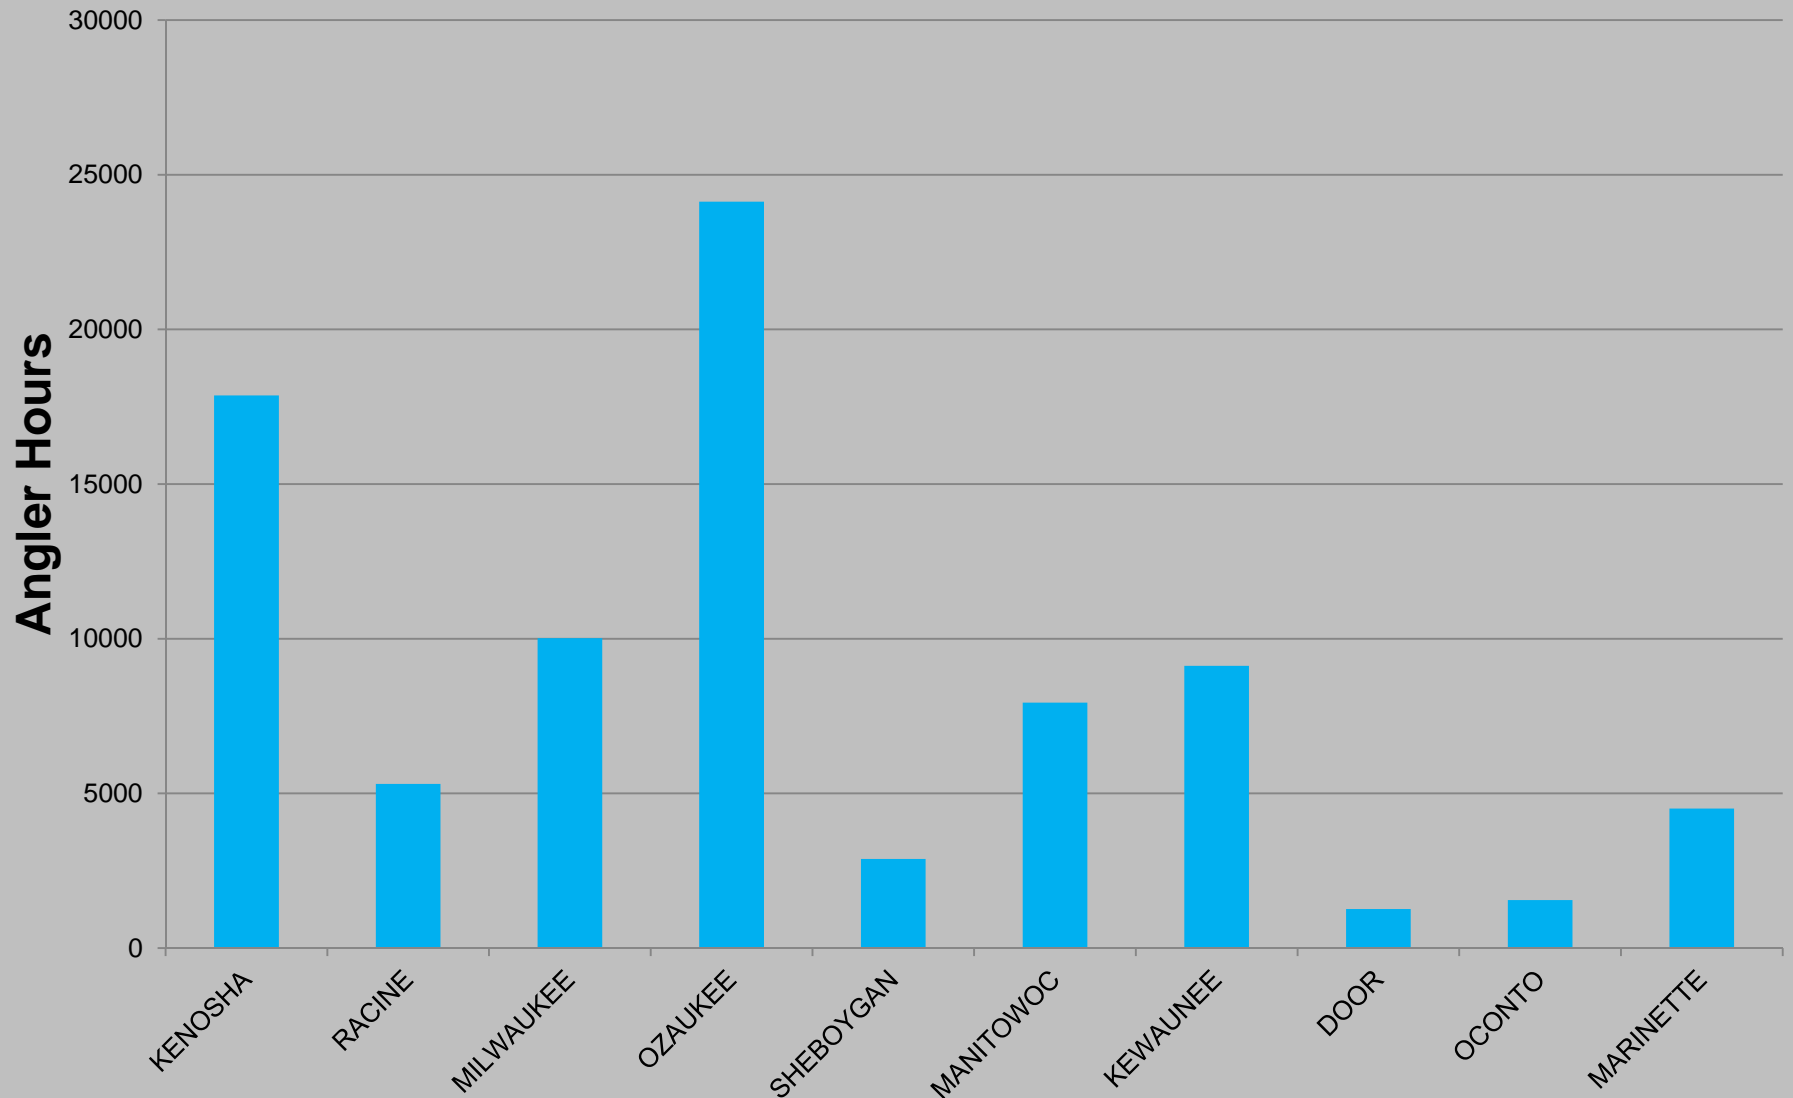

**Average Chinook Harvest Rate Sept.-Oct., 2002-2011 –
Wisconsin Waters of Lake Michigan (Stream, Ramp, Shore, and
Pier Fisheries Averaged)**

Specific Fisheries: Average Fall (Sept. & Oct.,) Chinook Directed Effort

FISHERIES MANAGEMENT..... we make fishing better

**Average Chinook Directed Angling Effort During Sept./Oct.,
2002-2011 -- Wisconsin Waters of Lake Michigan -- STREAM
FISHERY ONLY**

**Average Chinook Directed Angling Effort During Sept./Oct.,
2002-2011 -- Wisconsin Waters of Lake Michigan -- RAMP
FISHERY ONLY**

**Average Chinook Directed Angling Effort During Sept./Oct.,
2002-2011 -- Wisconsin Waters of Lake Michigan -- SHORE
FISHERY ONLY**

**Average Chinook Directed Angling Effort During Sept./Oct.,
2002-2011 -- Wisconsin Waters of Lake Michigan -- PIER
FISHERY ONLY**