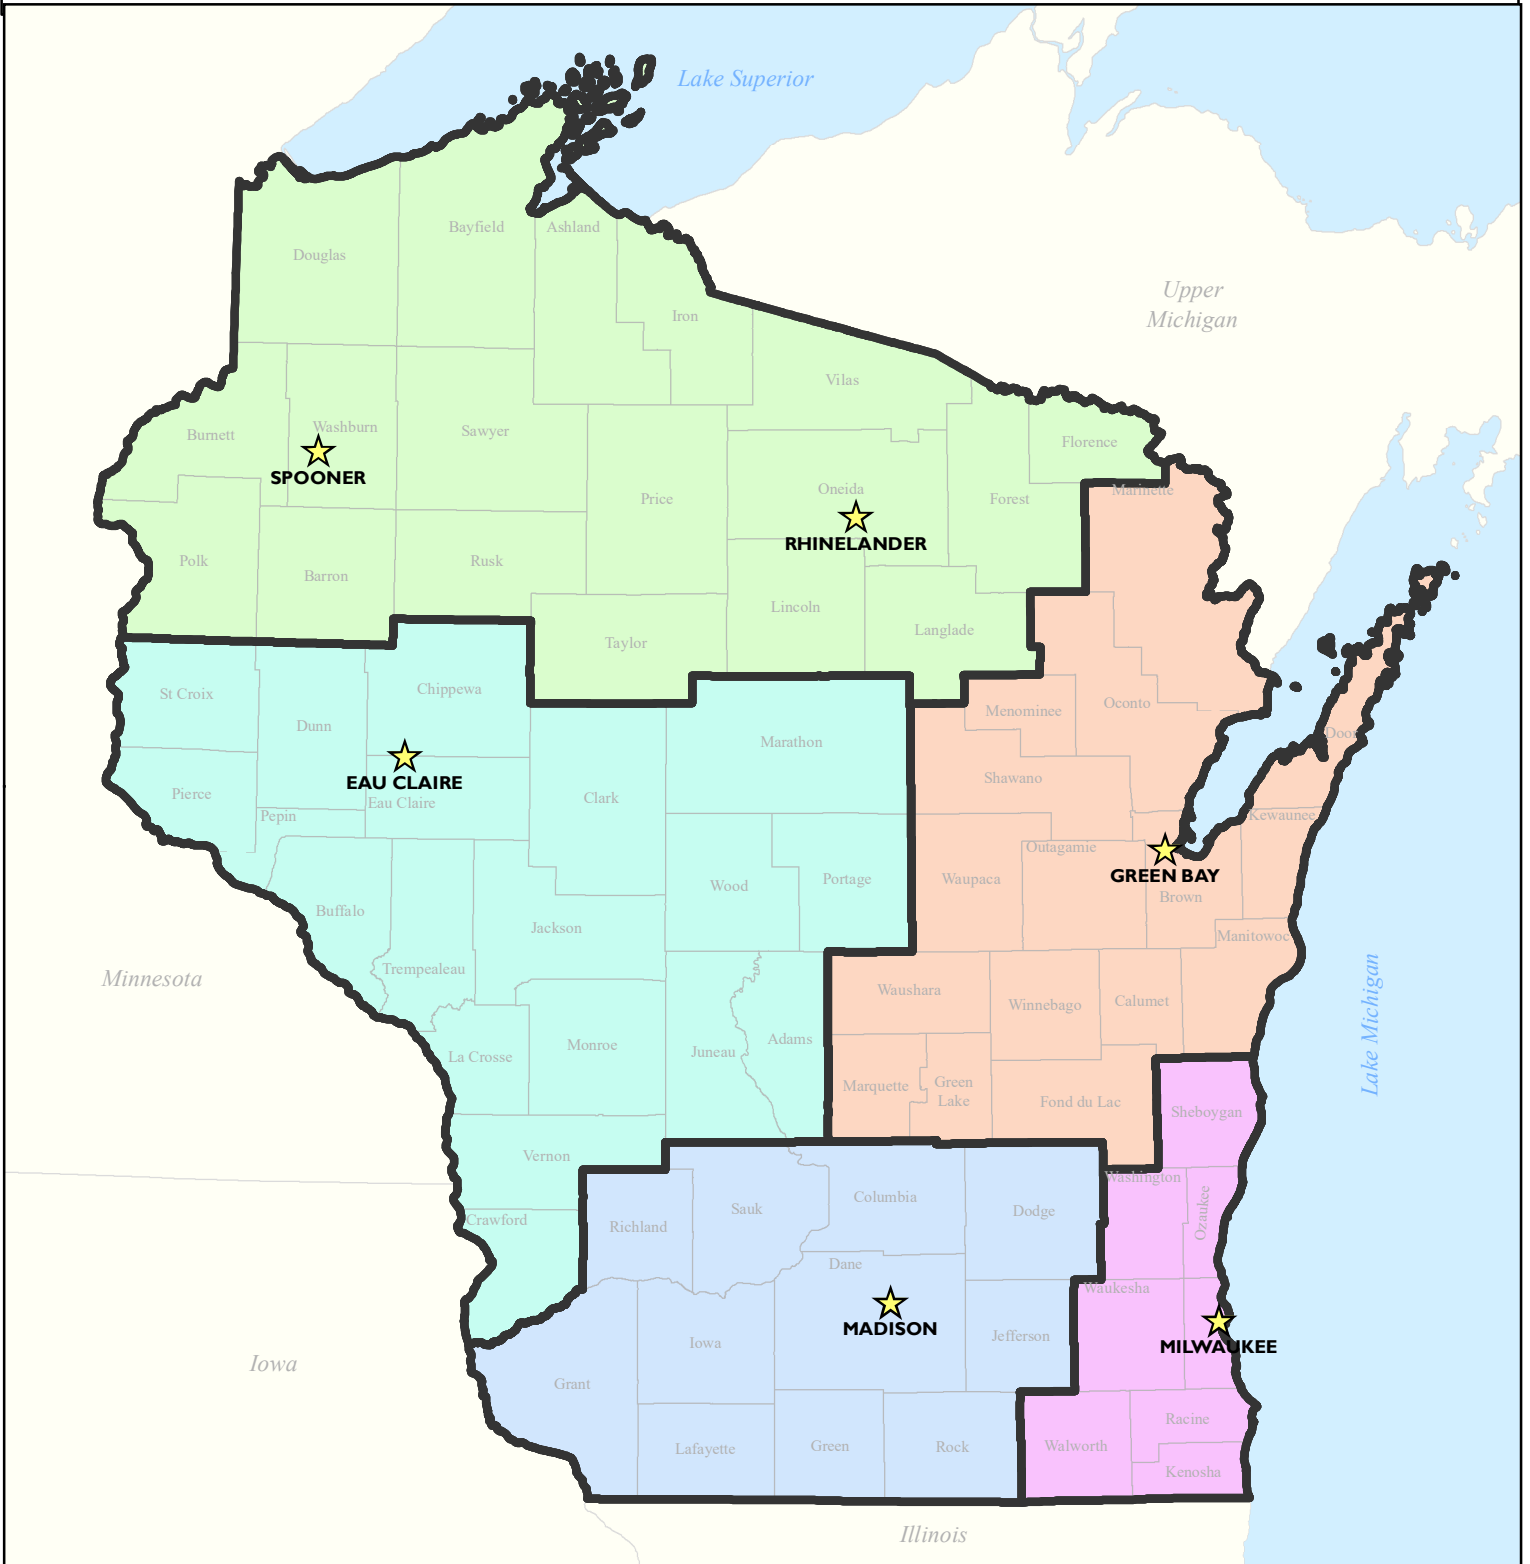

DNR Emergency Spill Response Regions

- Northern
 - Northeast
 - South Central
 - West Central
 - Southeast
- ★ Regional Offices

Dec 06, 2017 drs

Fiscal & Information Technology Section
Remediation & Redevelopment Program

The data shown on this map have been obtained from various sources, and are of varying age, reliability and resolution. This map is not intended to be used for navigation, nor is this map an authoritative source of information about legal land ownership or public access. Users of this map should confirm the ownership of land through other means in order to avoid trespassing. No warranty, expressed or implied, is made regarding accuracy, applicability for a particular use, completeness, or legality of the information depicted on this map.